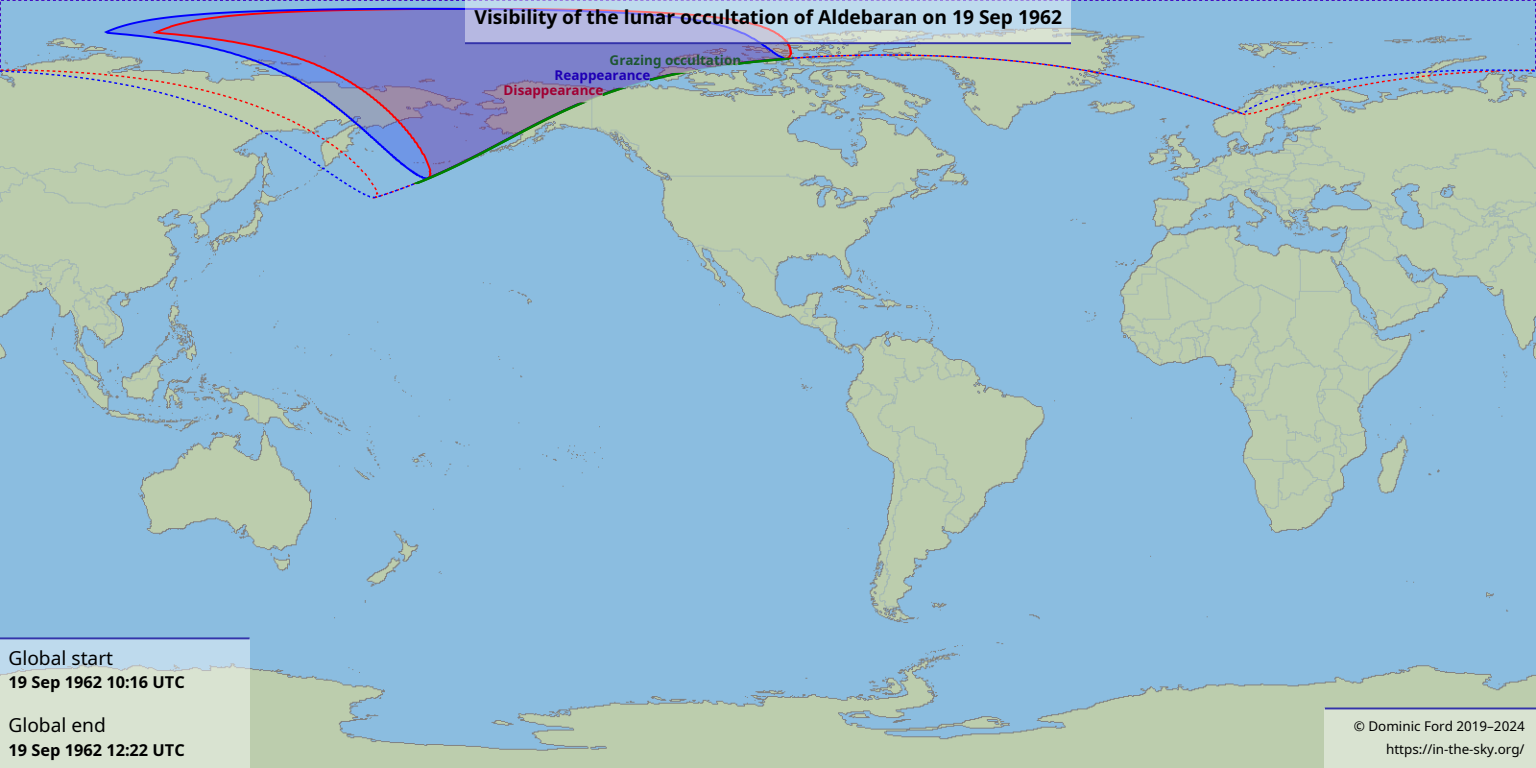

# Visibility of the lunar occultation of Aldebaran on 19 Sep 1962

Global start  
19 Sep 1962 10:16 UTC

Global end  
19 Sep 1962 12:22 UTC