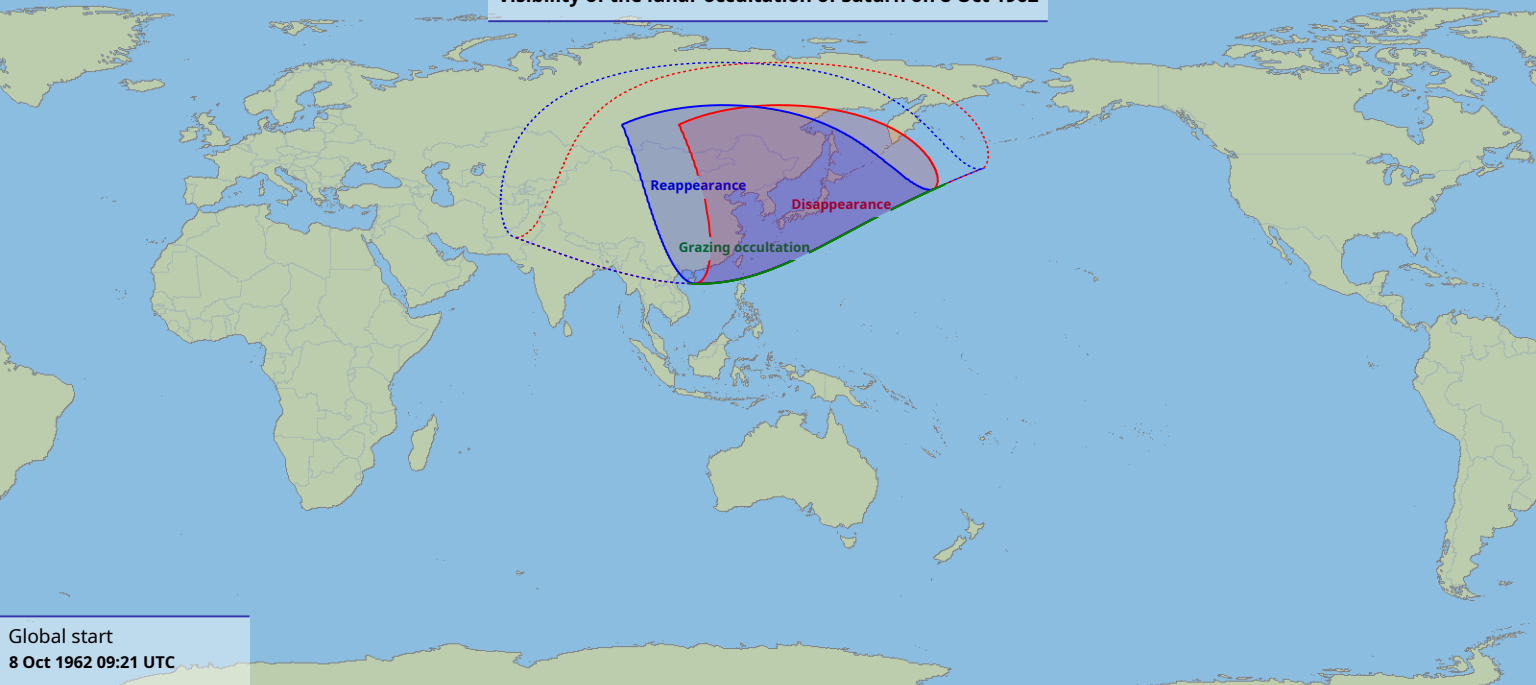

# Visibility of the lunar occultation of Saturn on 8 Oct 1962

Global start  
8 Oct 1962 09:21 UTC

Global end  
8 Oct 1962 12:20 UTC