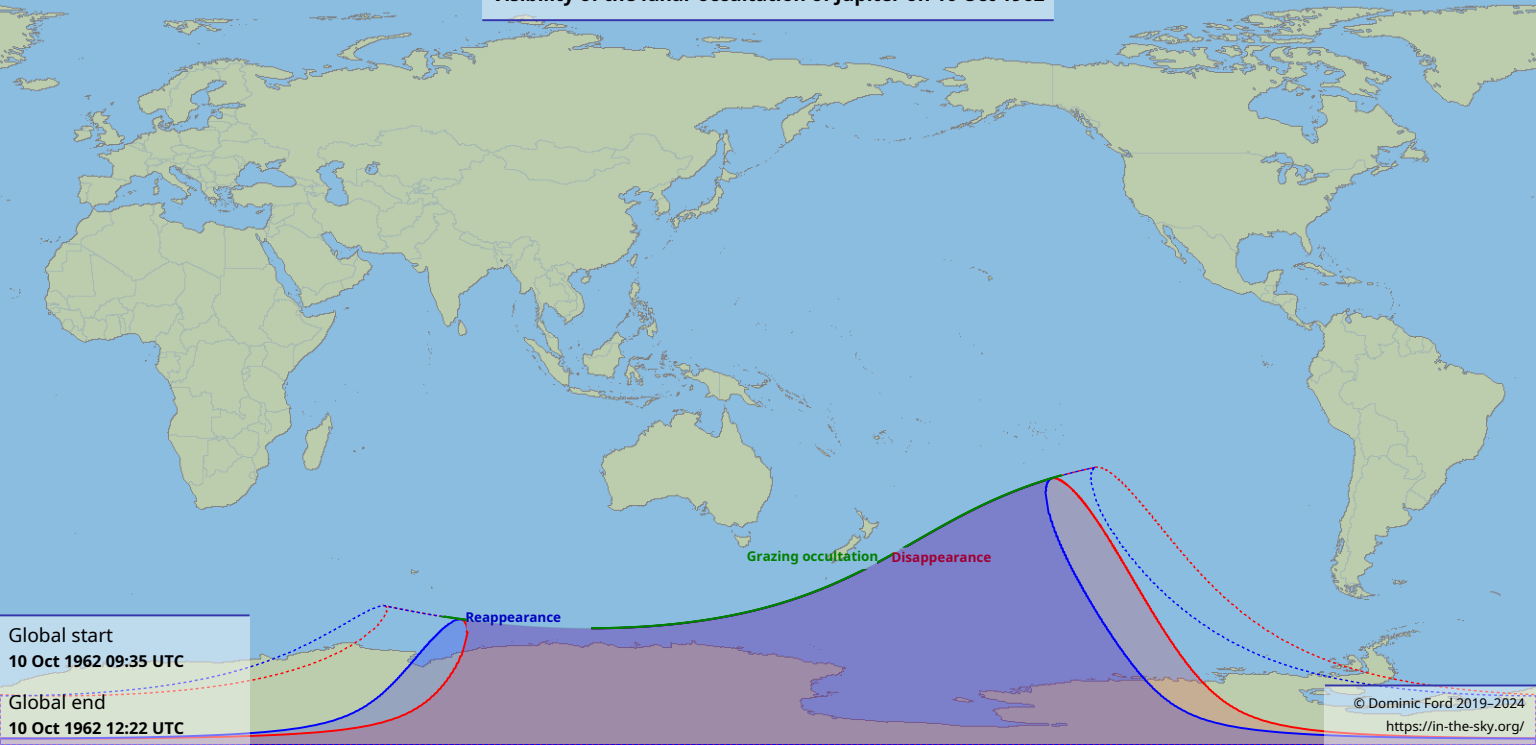

Visibility of the lunar occultation of Jupiter on 10 Oct 1962

Global start
10 Oct 1962 09:35 UTC

Global end
10 Oct 1962 12:22 UTC