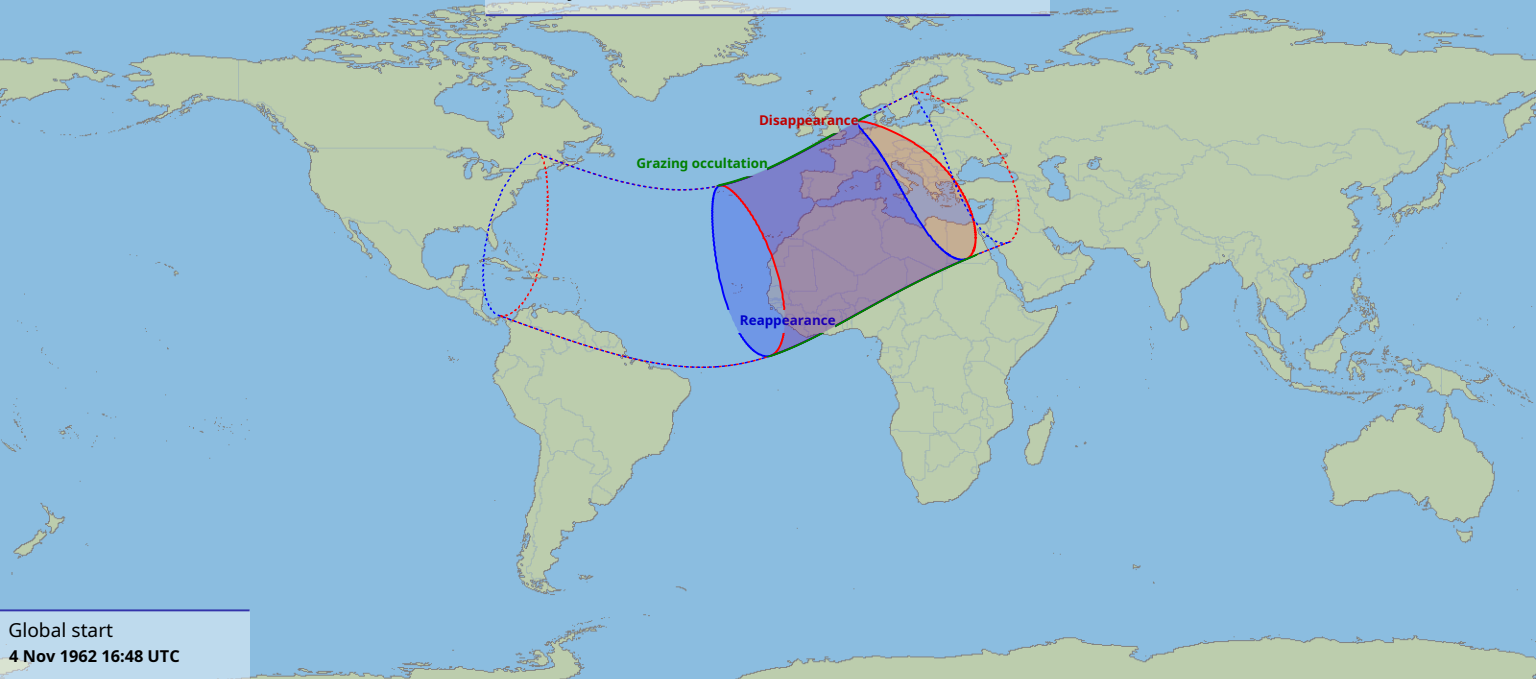

Visibility of the lunar occultation of Saturn on 4 Nov 1962

Global start
4 Nov 1962 16:48 UTC

Global end
4 Nov 1962 20:40 UTC