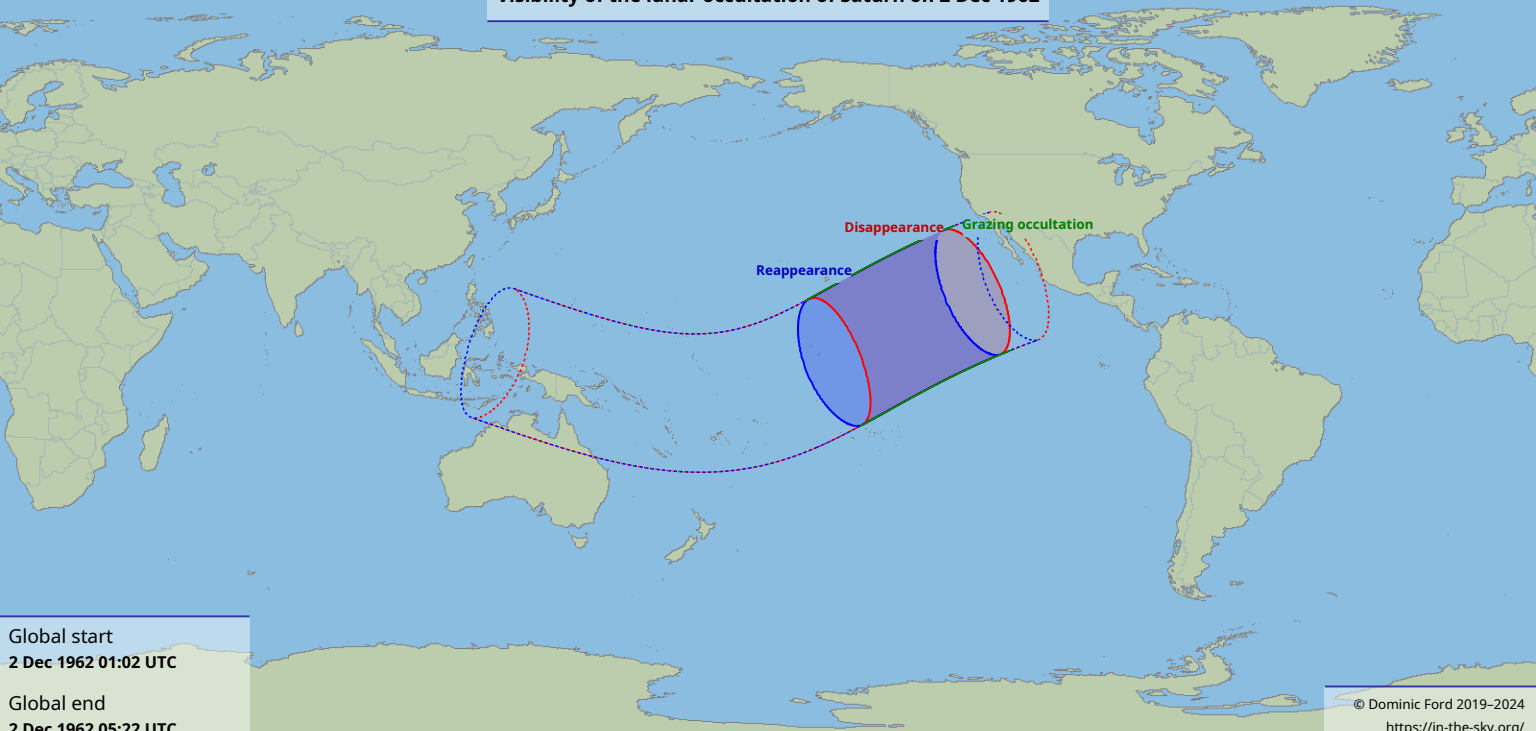

# Visibility of the lunar occultation of Saturn on 2 Dec 1962

Global start  
2 Dec 1962 01:02 UTC

Global end  
2 Dec 1962 05:22 UTC