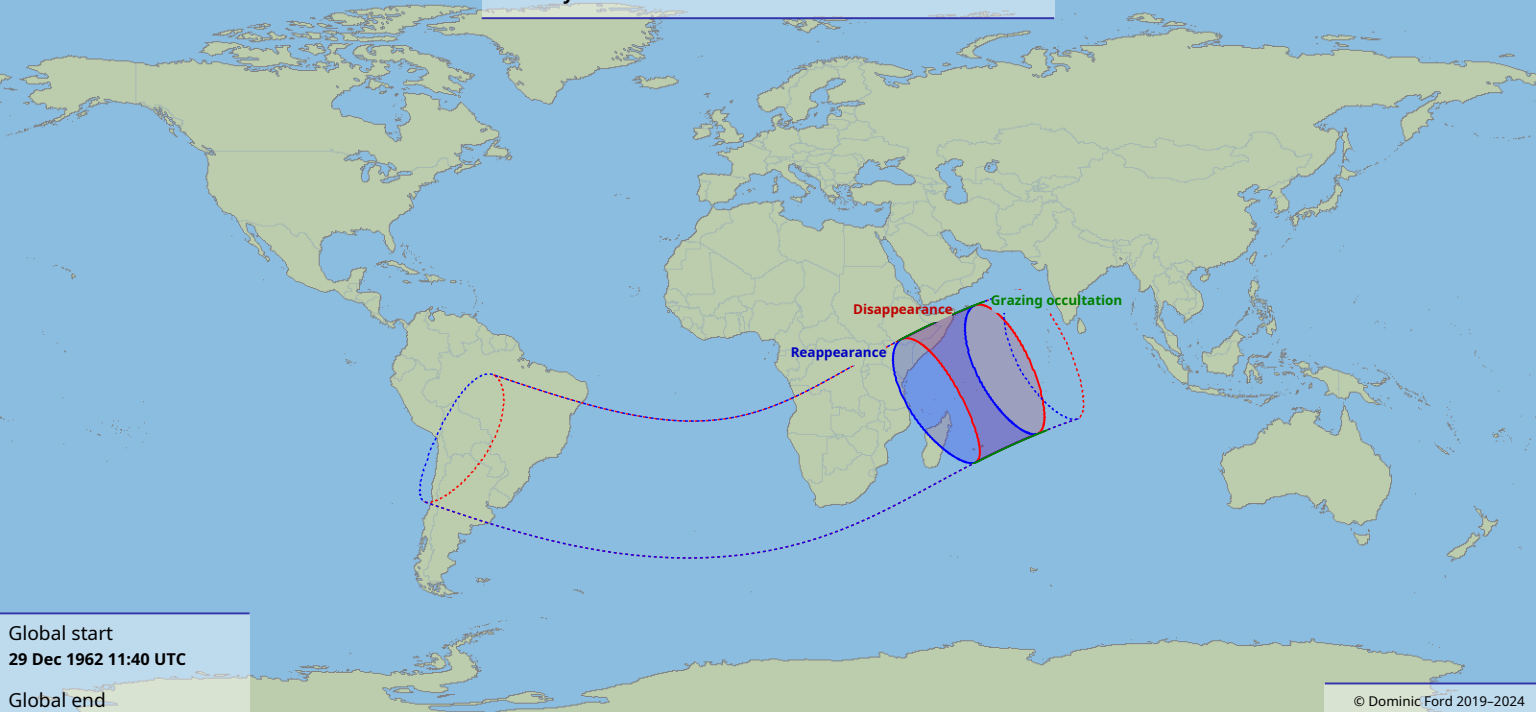

Visibility of the lunar occultation of Saturn on 29 Dec 1962

Global start
29 Dec 1962 11:40 UTC

Global end
29 Dec 1962 15:59 UTC