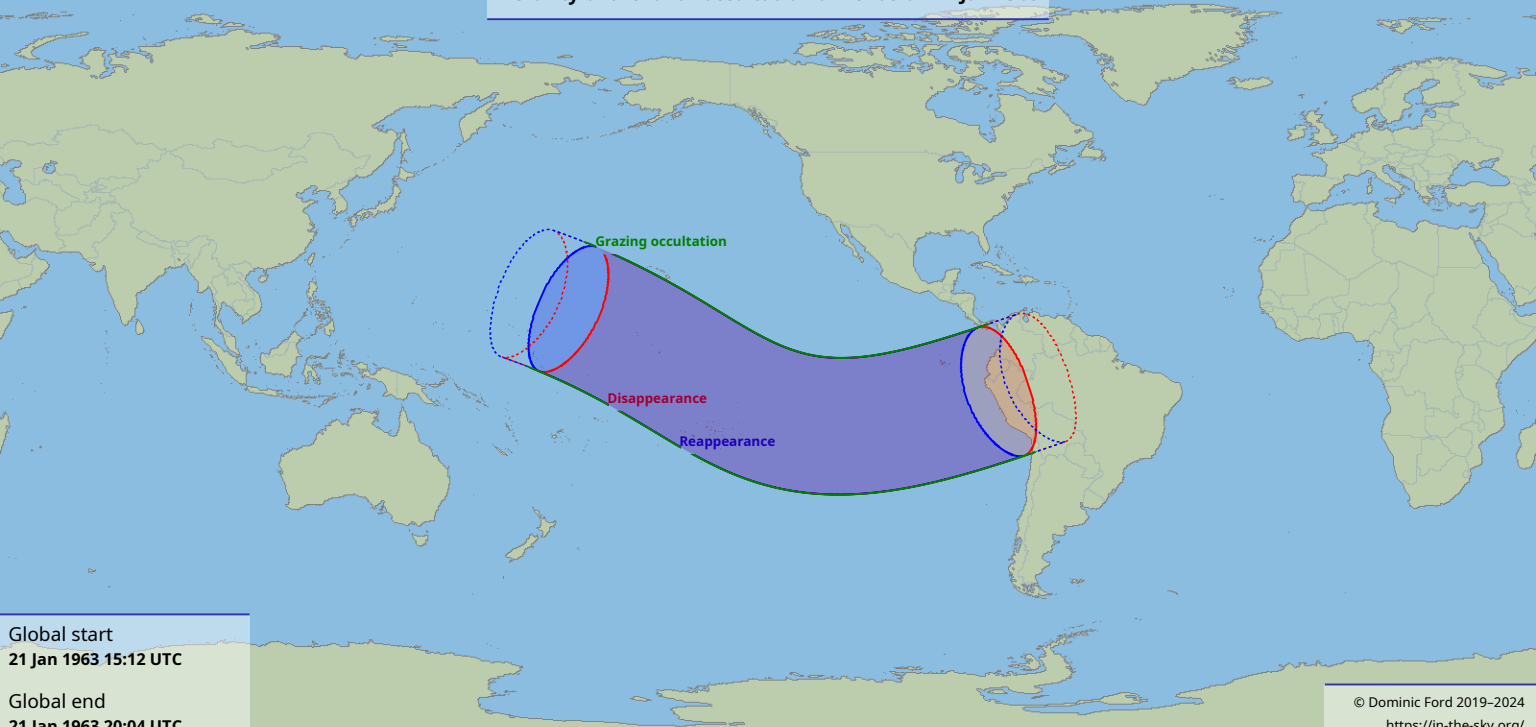

# Visibility of the lunar occultation of Venus on 21 Jan 1963

Global start  
21 Jan 1963 15:12 UTC

Global end  
21 Jan 1963 20:04 UTC