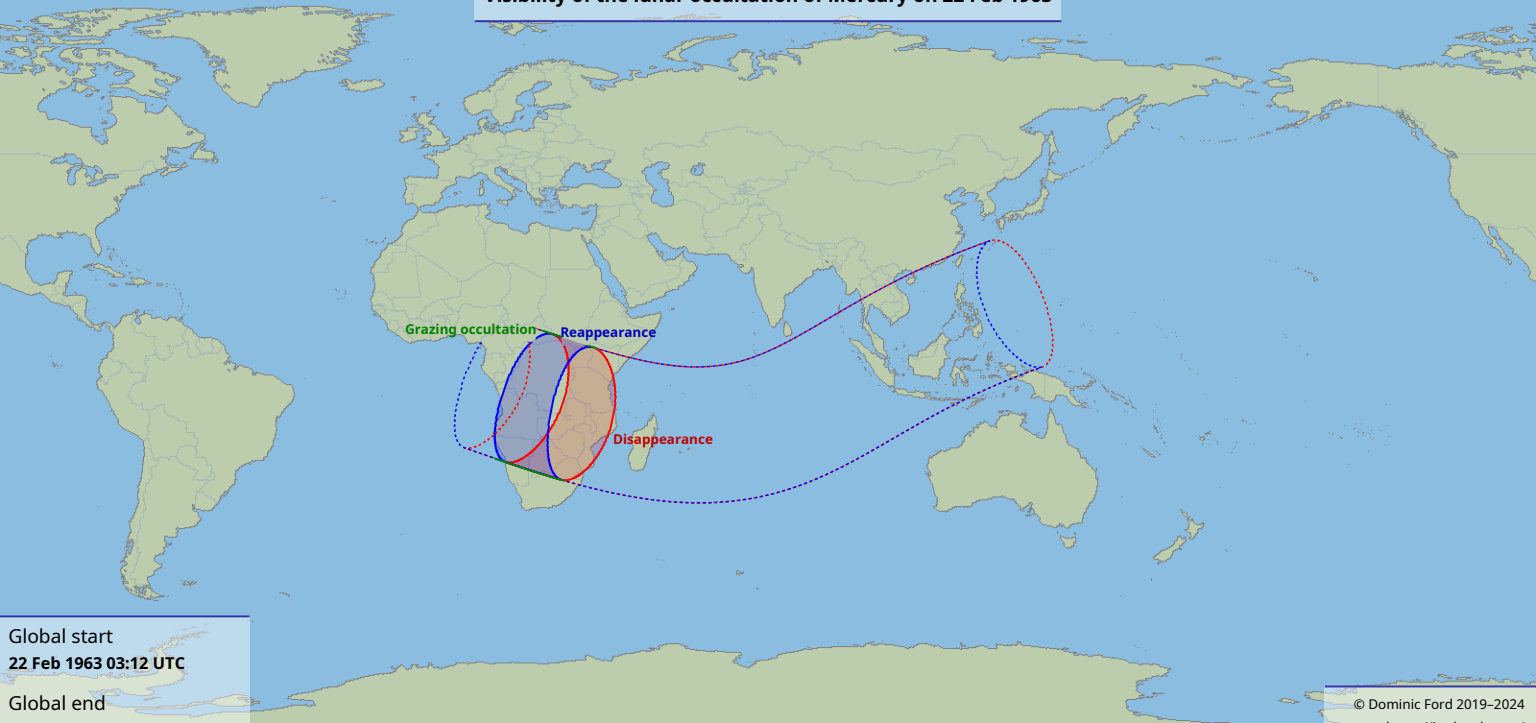

Visibility of the lunar occultation of Mercury on 22 Feb 1963

Global start
22 Feb 1963 03:12 UTC

Global end
22 Feb 1963 07:53 UTC