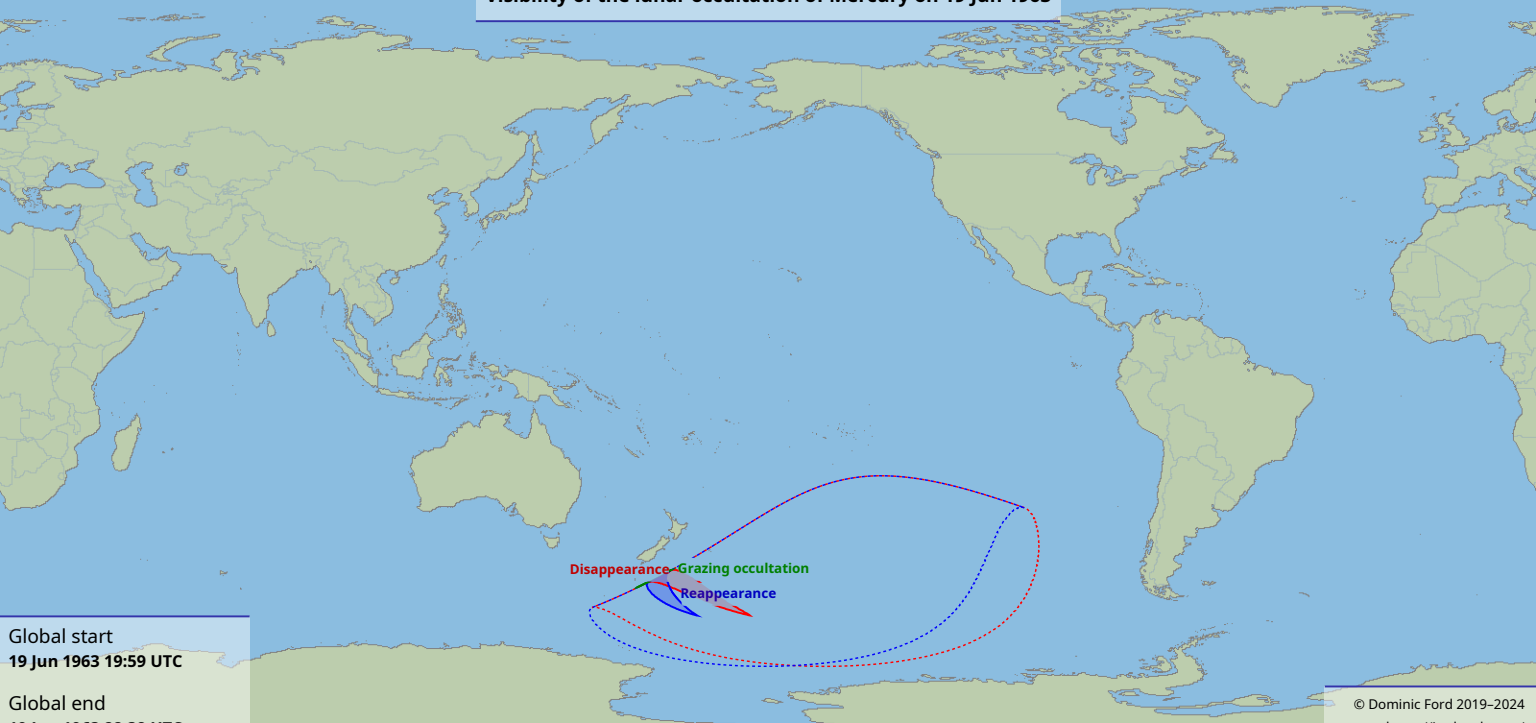

# Visibility of the lunar occultation of Mercury on 19 Jun 1963

Global start  
19 Jun 1963 19:59 UTC

Global end  
19 Jun 1963 22:38 UTC