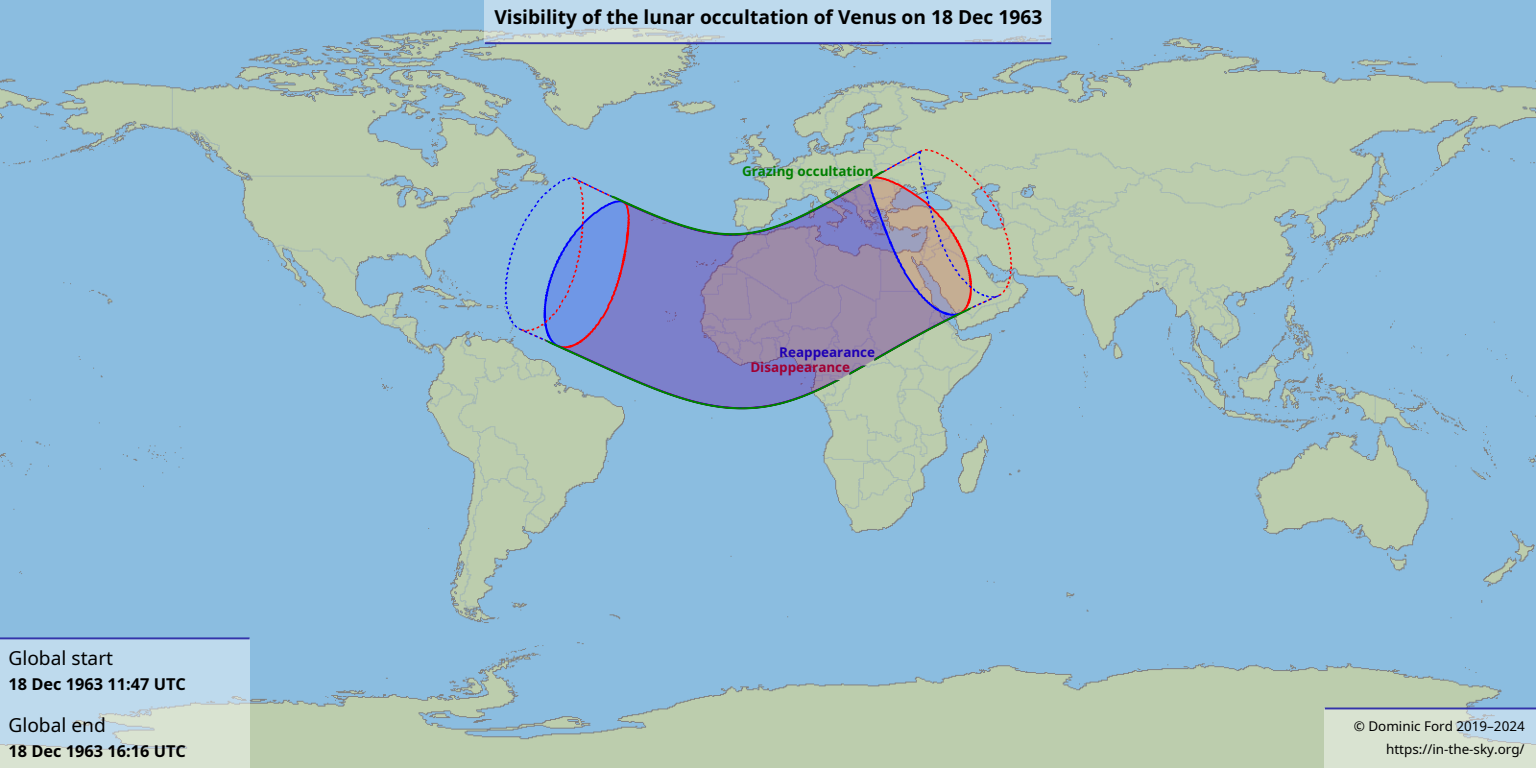

Visibility of the lunar occultation of Venus on 18 Dec 1963

Global start
18 Dec 1963 11:47 UTC

Global end
18 Dec 1963 16:16 UTC