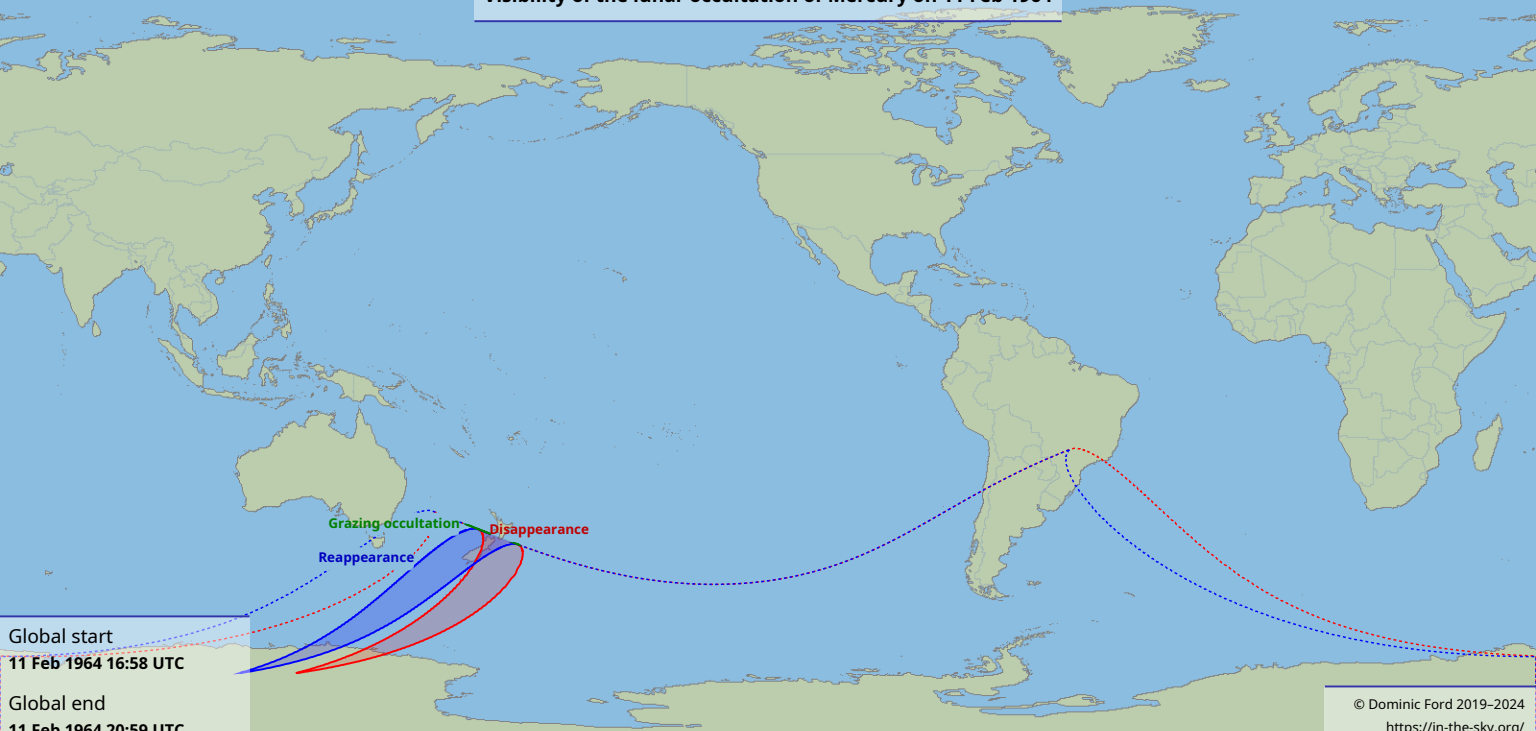

# Visibility of the lunar occultation of Mercury on 11 Feb 1964

Global start  
11 Feb 1964 16:58 UTC

Global end  
11 Feb 1964 20:59 UTC