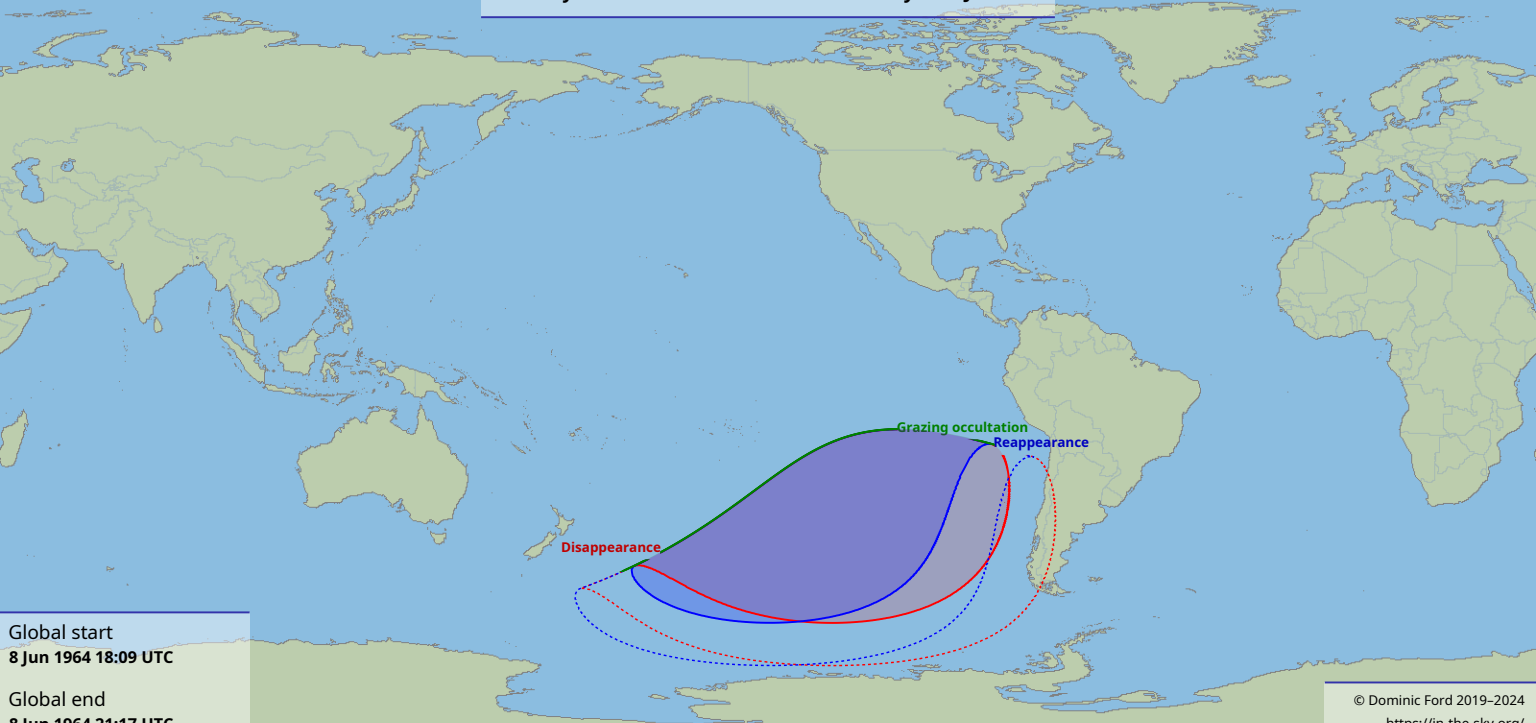

Visibility of the lunar occultation of Mercury on 8 Jun 1964

Global start
8 Jun 1964 18:09 UTC

Global end
8 Jun 1964 21:17 UTC