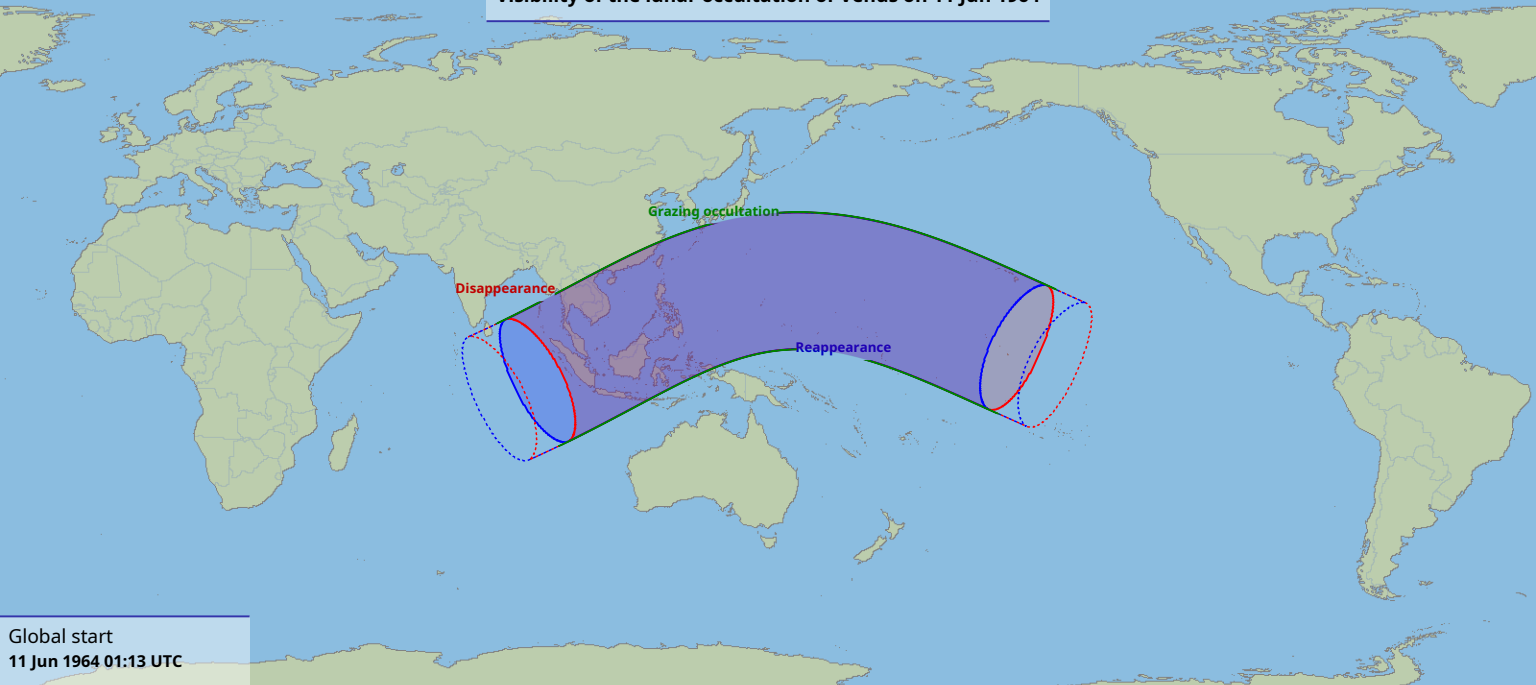

Visibility of the lunar occultation of Venus on 11 Jun 1964

Global start
11 Jun 1964 01:13 UTC

Global end
11 Jun 1964 05:08 UTC