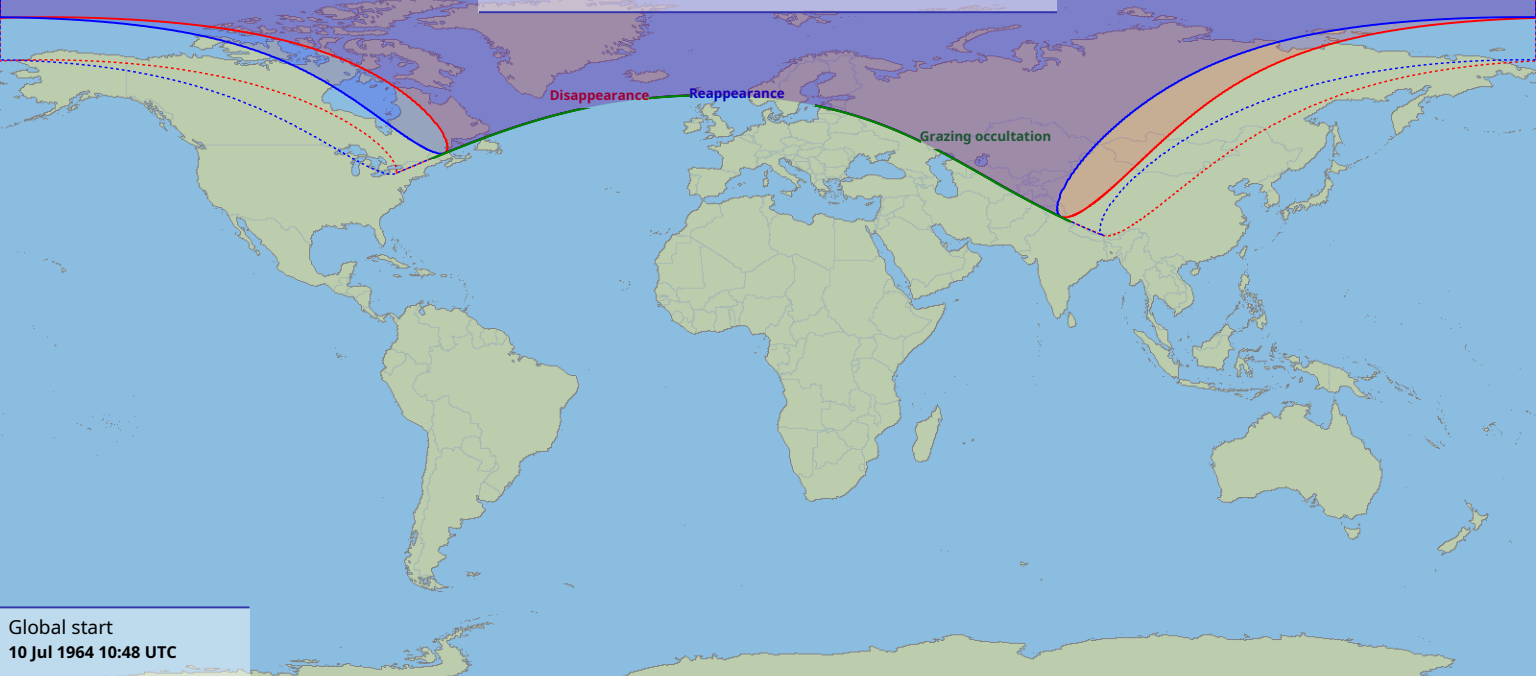

# Visibility of the lunar occultation of Mercury on 10 Jul 1964

Global start  
10 Jul 1964 10:48 UTC

Global end  
10 Jul 1964 14:12 UTC