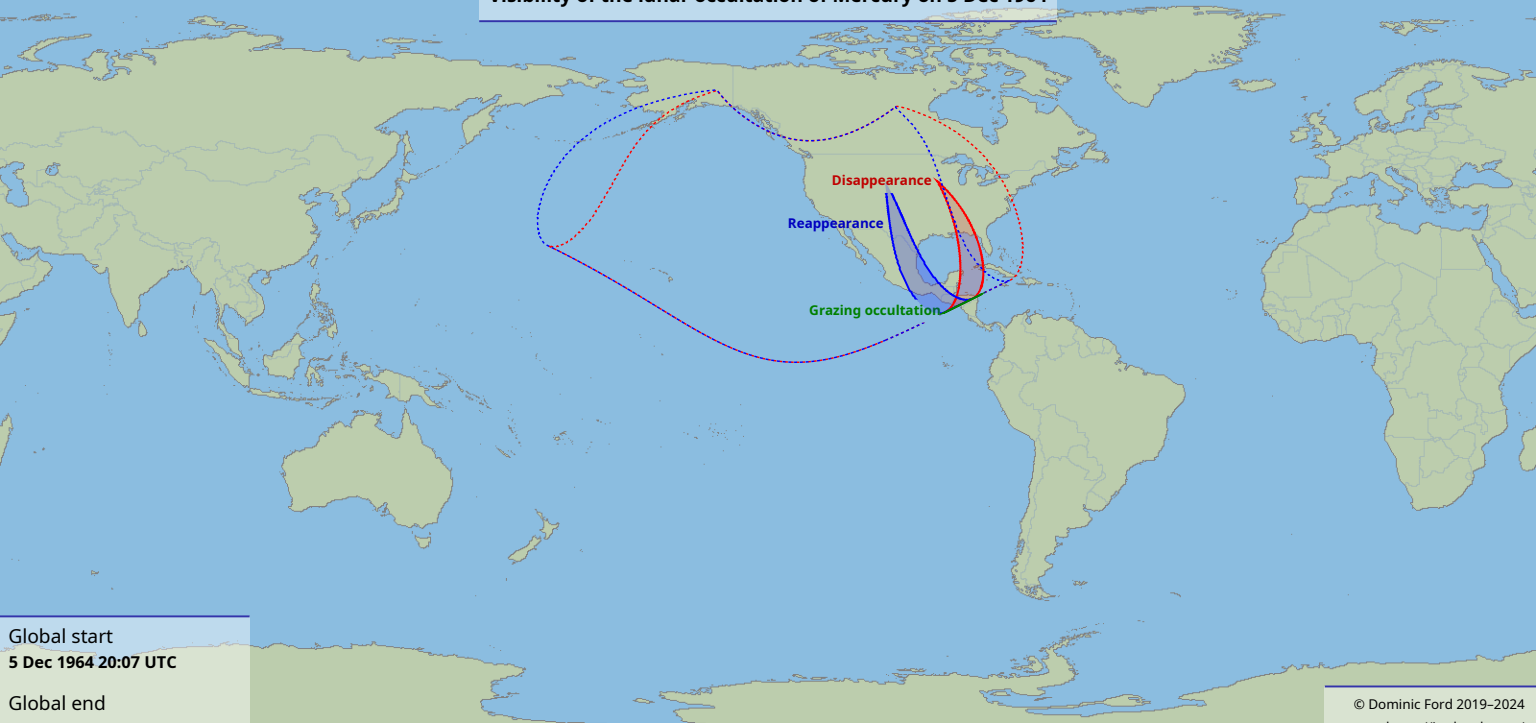

Visibility of the lunar occultation of Mercury on 5 Dec 1964

Global start
5 Dec 1964 20:07 UTC

Global end
6 Dec 1964 00:08 UTC