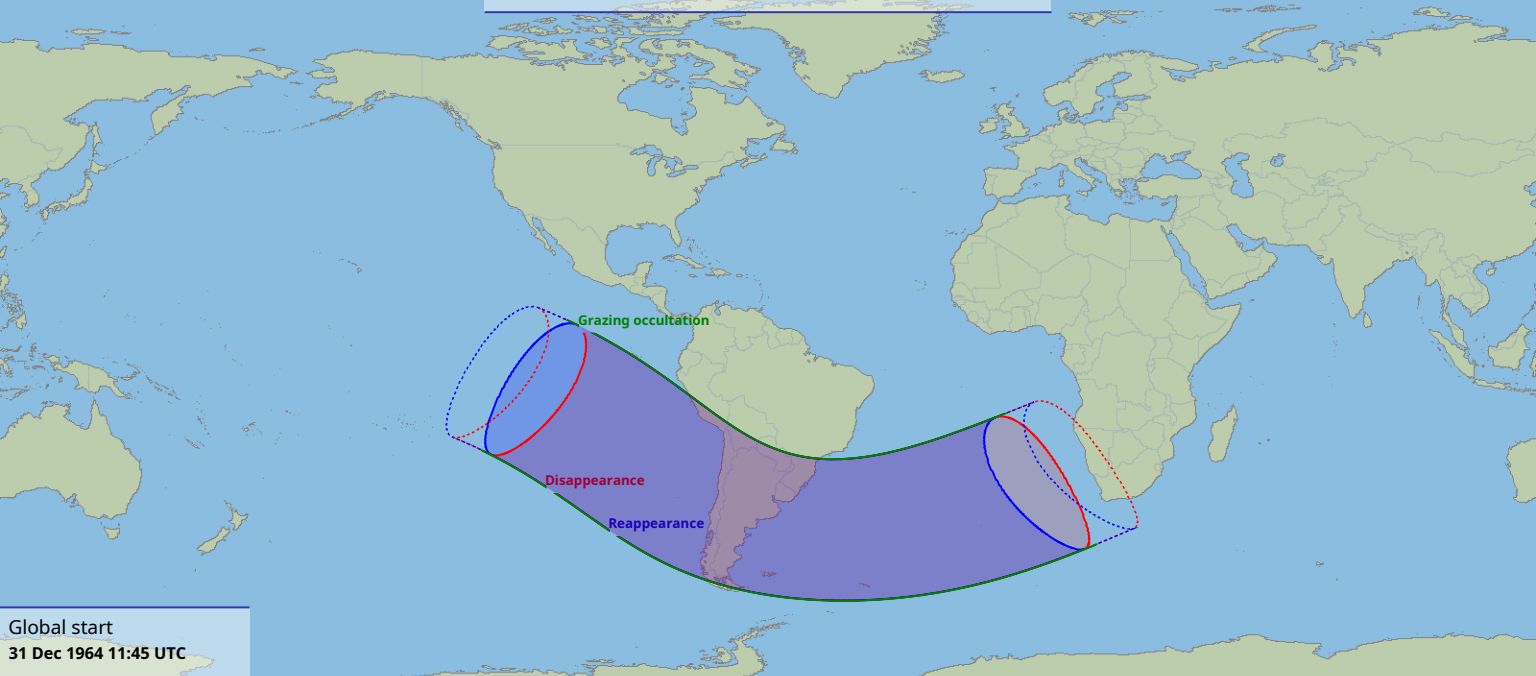

Visibility of the lunar occultation of Venus on 31 Dec 1964

Global start
31 Dec 1964 11:45 UTC

Global end
31 Dec 1964 16:47 UTC