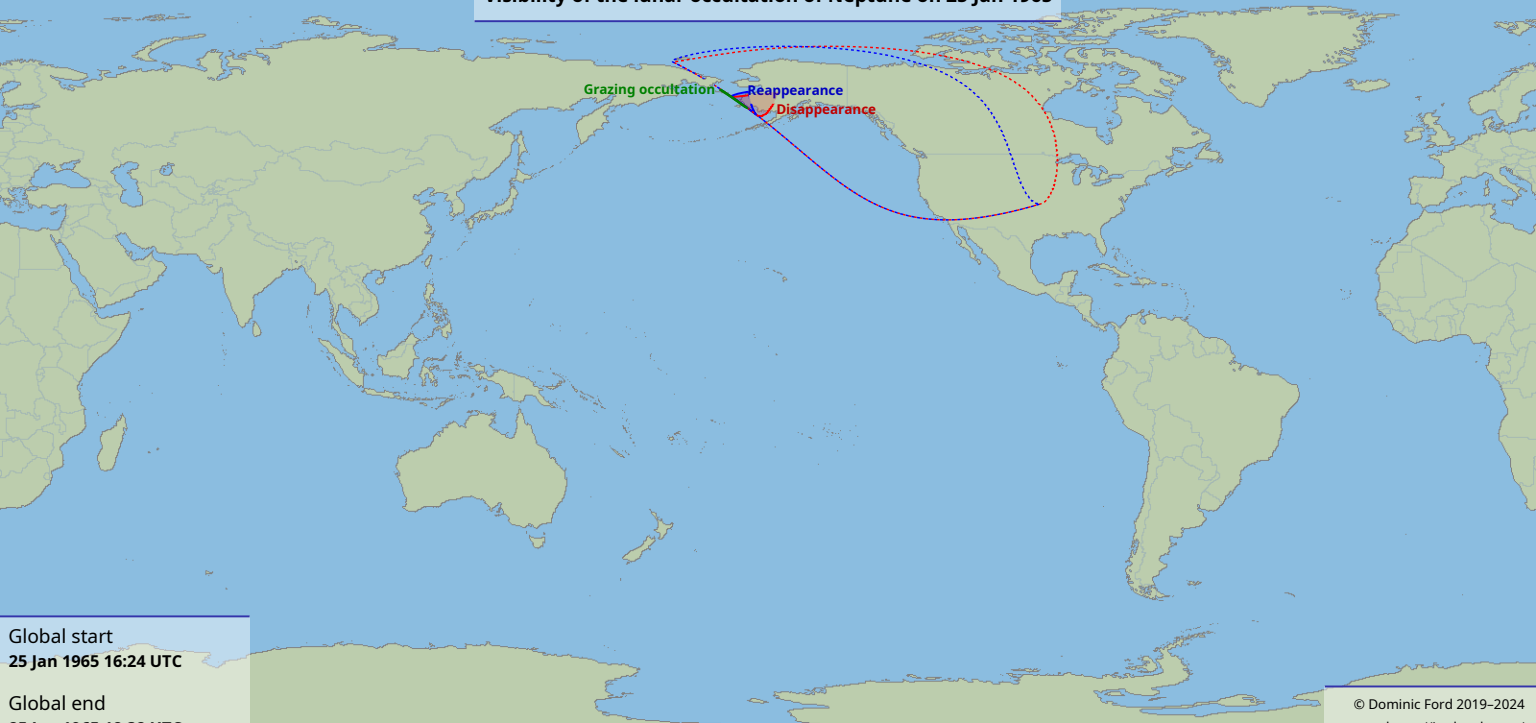

Visibility of the lunar occultation of Neptune on 25 Jan 1965

Grazing occultation

Reappearance

Disappearance

Global start
25 Jan 1965 16:24 UTC

Global end
25 Jan 1965 18:32 UTC