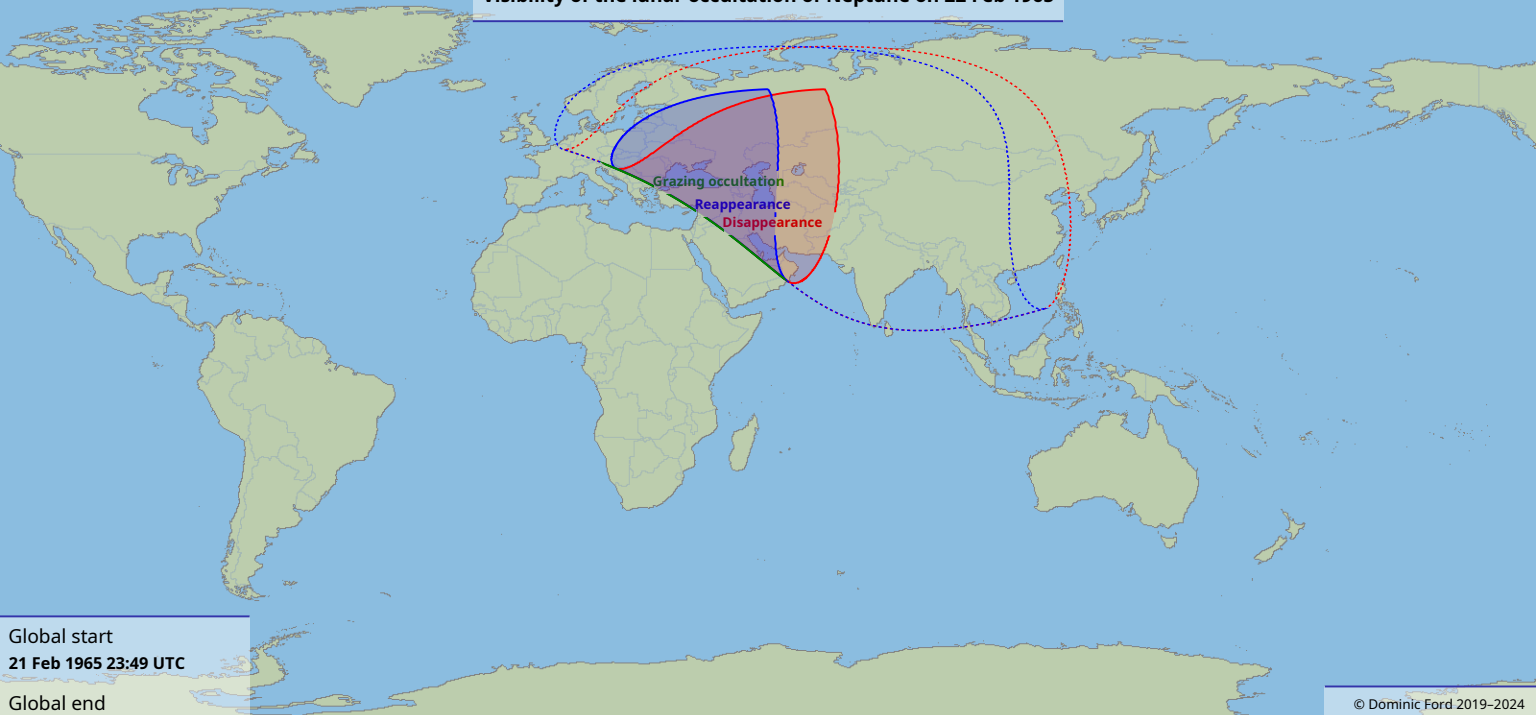

# Visibility of the lunar occultation of Neptune on 22 Feb 1965

Global start  
21 Feb 1965 23:49 UTC

Global end  
22 Feb 1965 03:18 UTC