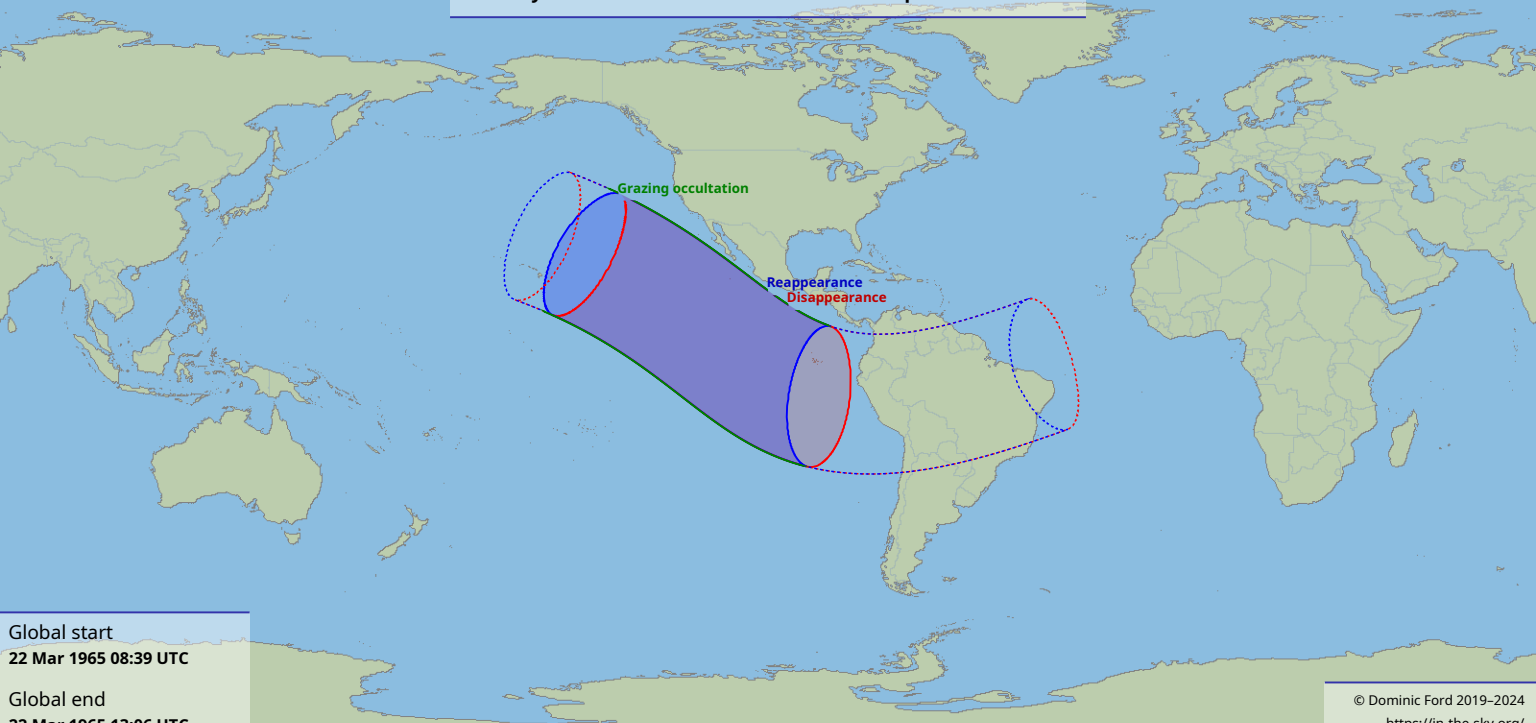

Visibility of the lunar occultation of Beta1 Scorpii on 22 Mar 1965

Global start
22 Mar 1965 08:39 UTC

Global end
22 Mar 1965 13:06 UTC