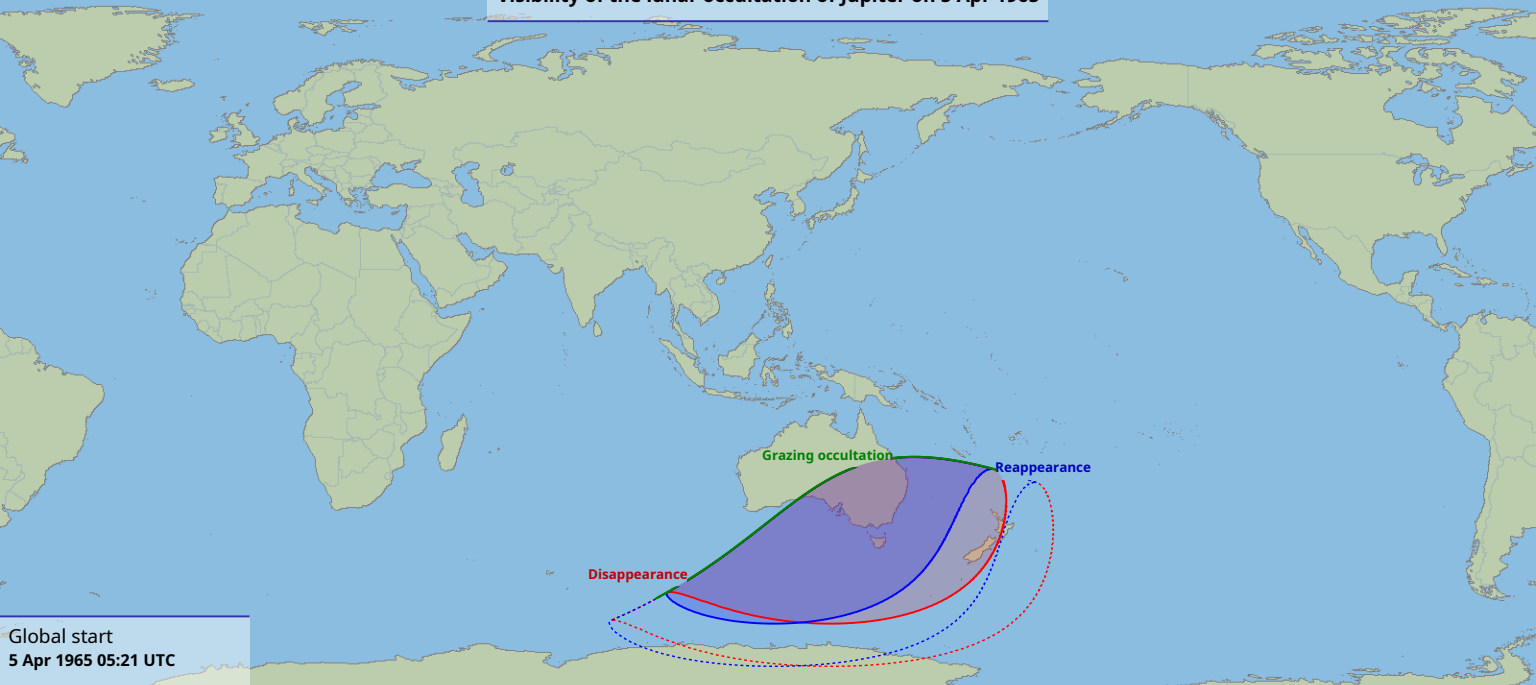

Visibility of the lunar occultation of Jupiter on 5 Apr 1965

Global start
5 Apr 1965 05:21 UTC

Global end
5 Apr 1965 07:57 UTC