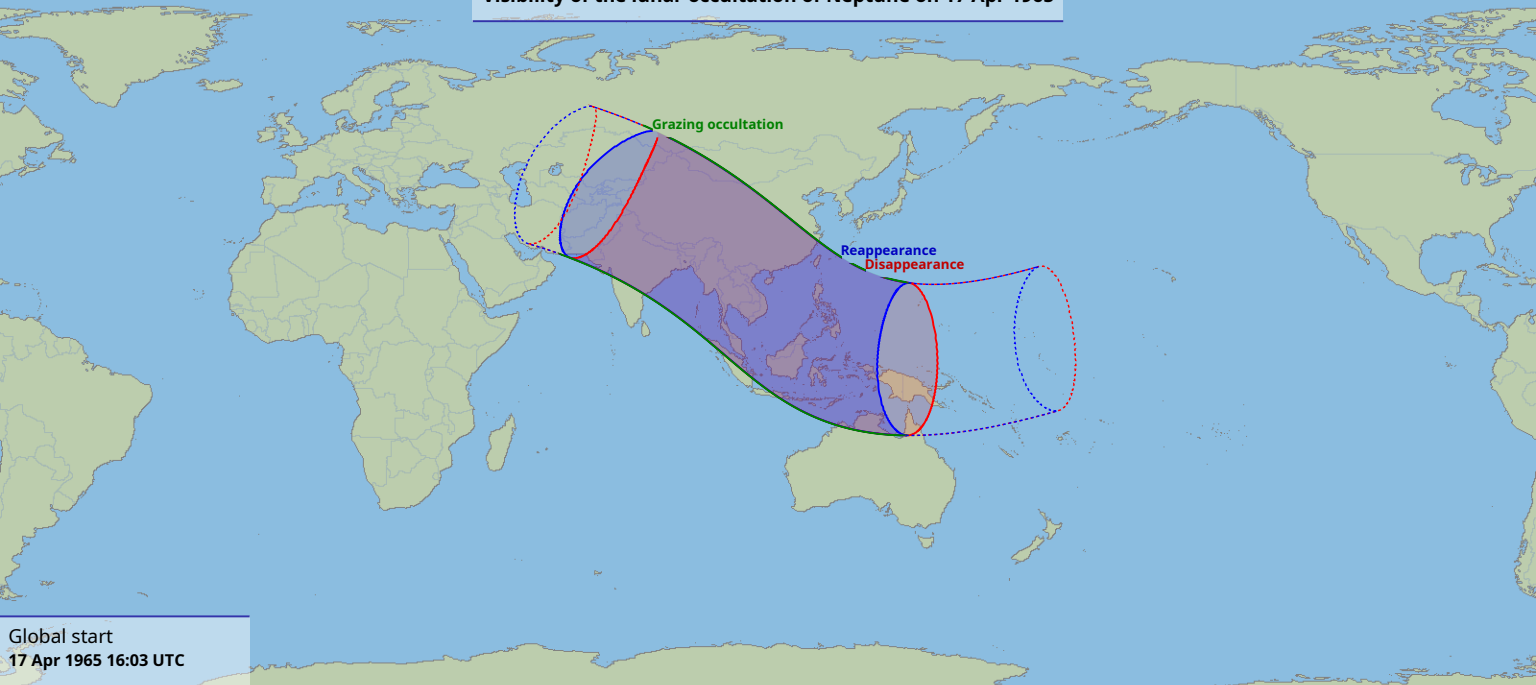

Visibility of the lunar occultation of Neptune on 17 Apr 1965

Global start
17 Apr 1965 16:03 UTC

Global end
17 Apr 1965 20:14 UTC