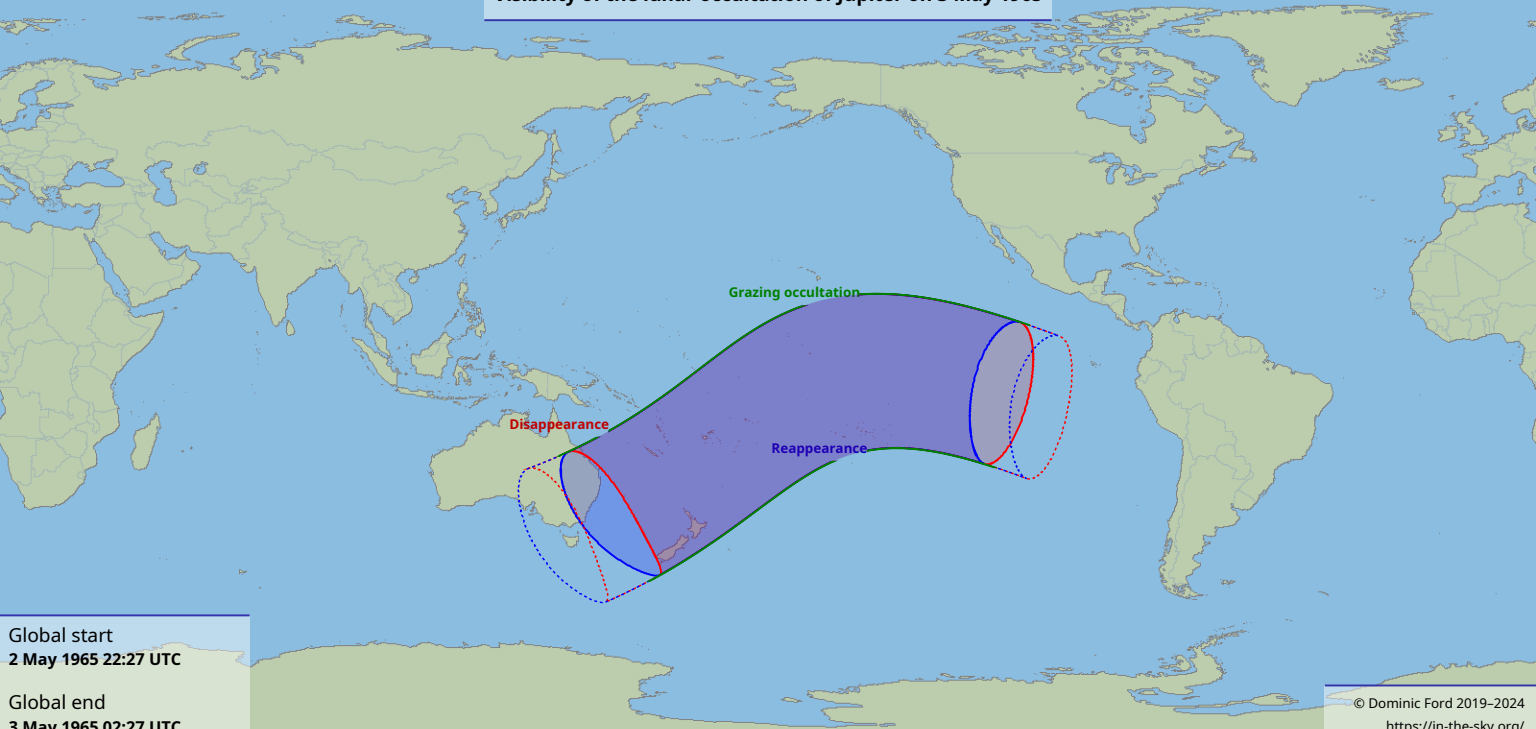

Visibility of the lunar occultation of Jupiter on 3 May 1965

Global start
2 May 1965 22:27 UTC

Global end
3 May 1965 02:27 UTC