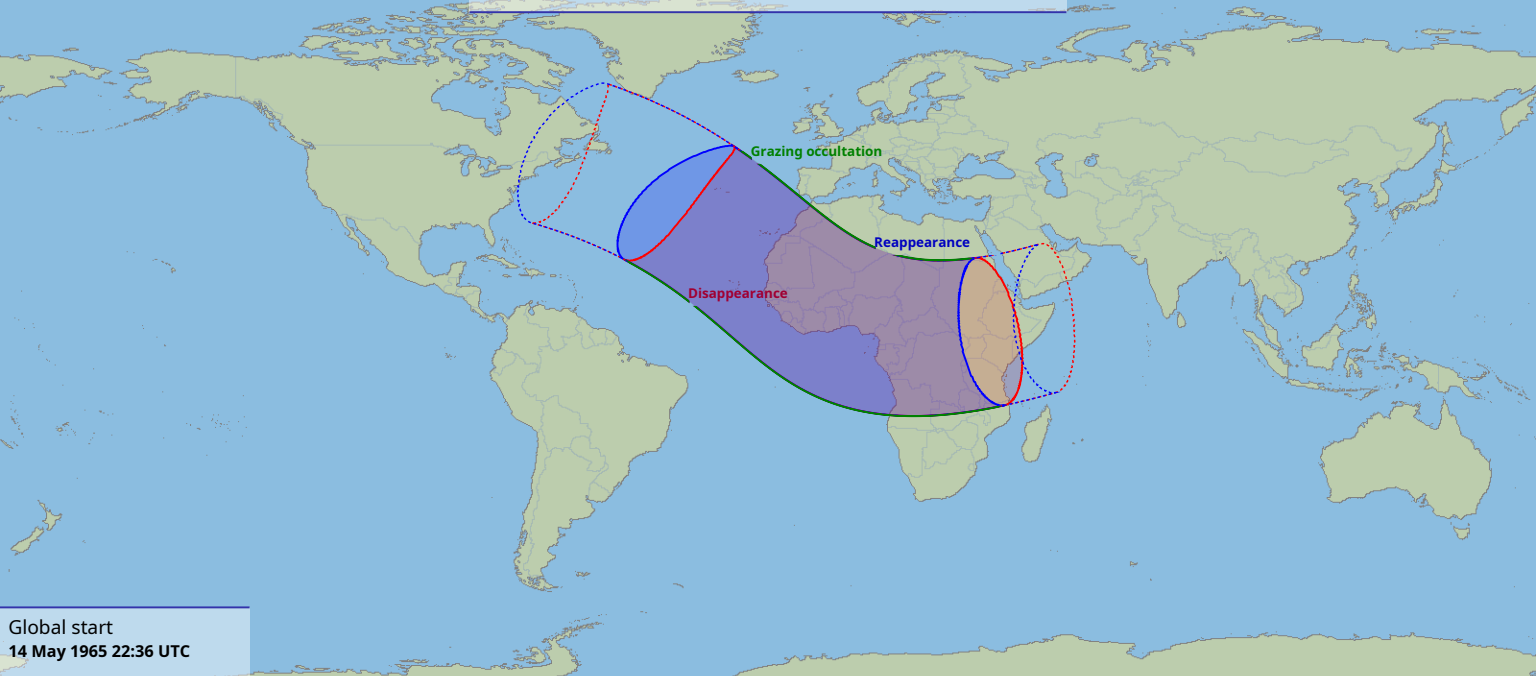

# Visibility of the lunar occultation of Neptune on 15 May 1965

Global start  
14 May 1965 22:36 UTC

Global end  
15 May 1965 02:44 UTC