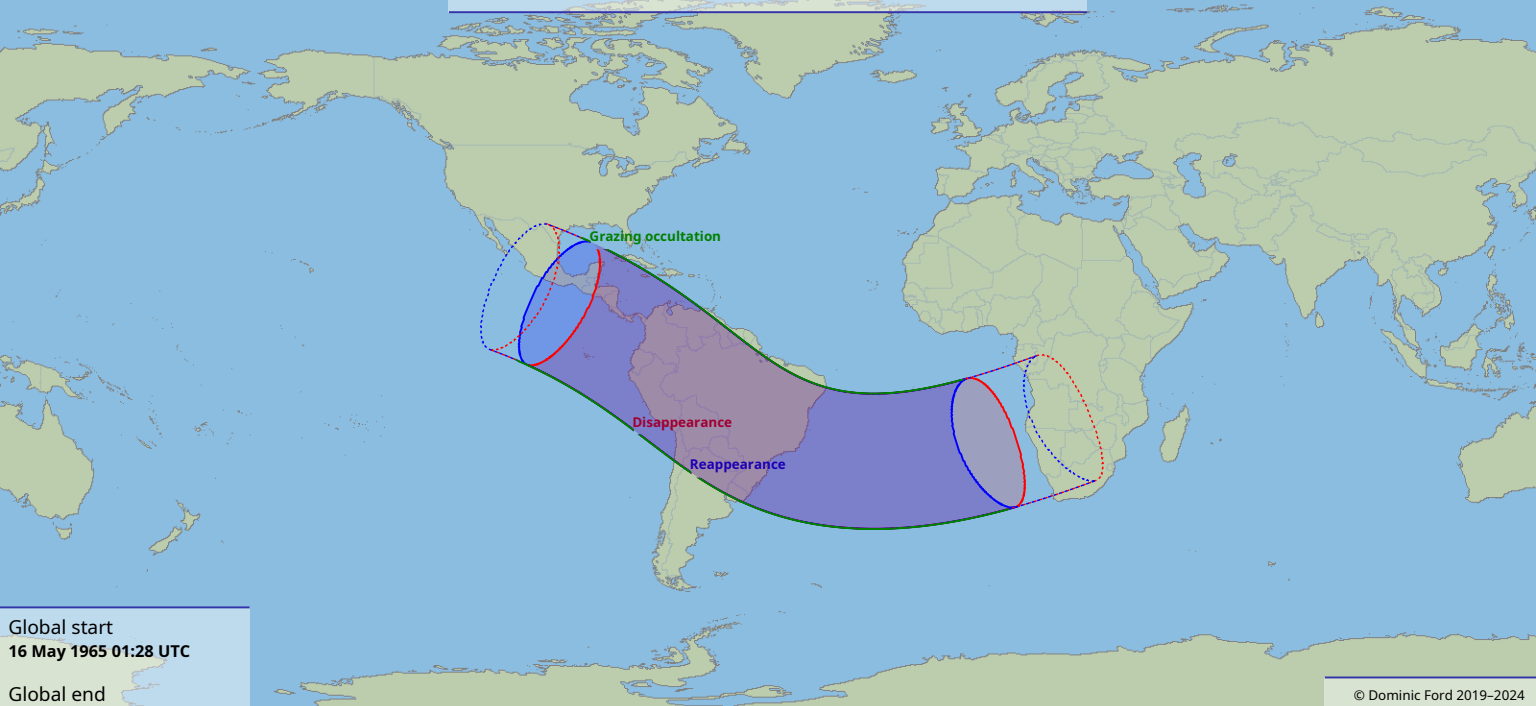

Visibility of the lunar occultation of Beta1 Scorpii on 16 May 1965

Global start
16 May 1965 01:28 UTC

Global end
16 May 1965 05:58 UTC