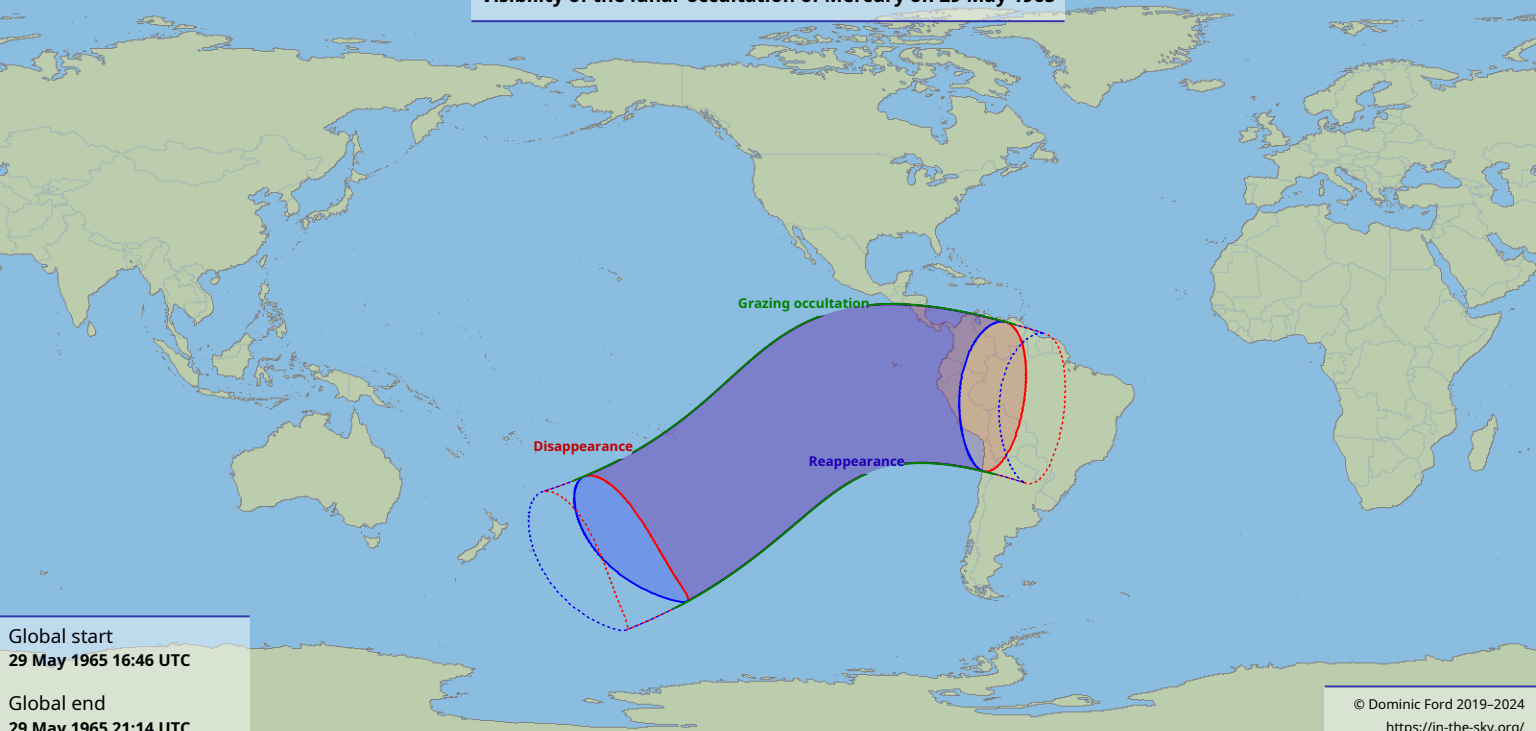

Visibility of the lunar occultation of Mercury on 29 May 1965

Global start
29 May 1965 16:46 UTC

Global end
29 May 1965 21:14 UTC