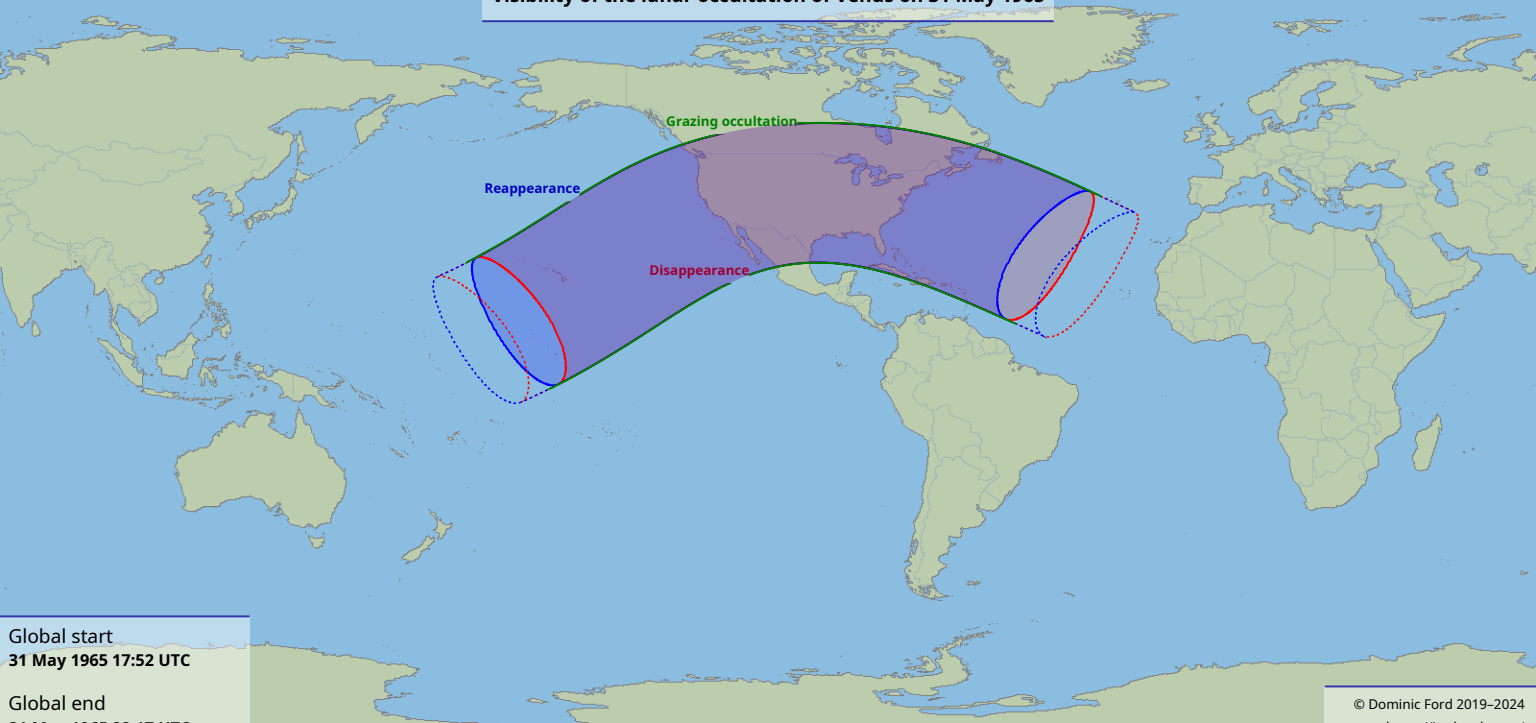

# Visibility of the lunar occultation of Venus on 31 May 1965

Global start  
31 May 1965 17:52 UTC

Global end  
31 May 1965 22:17 UTC