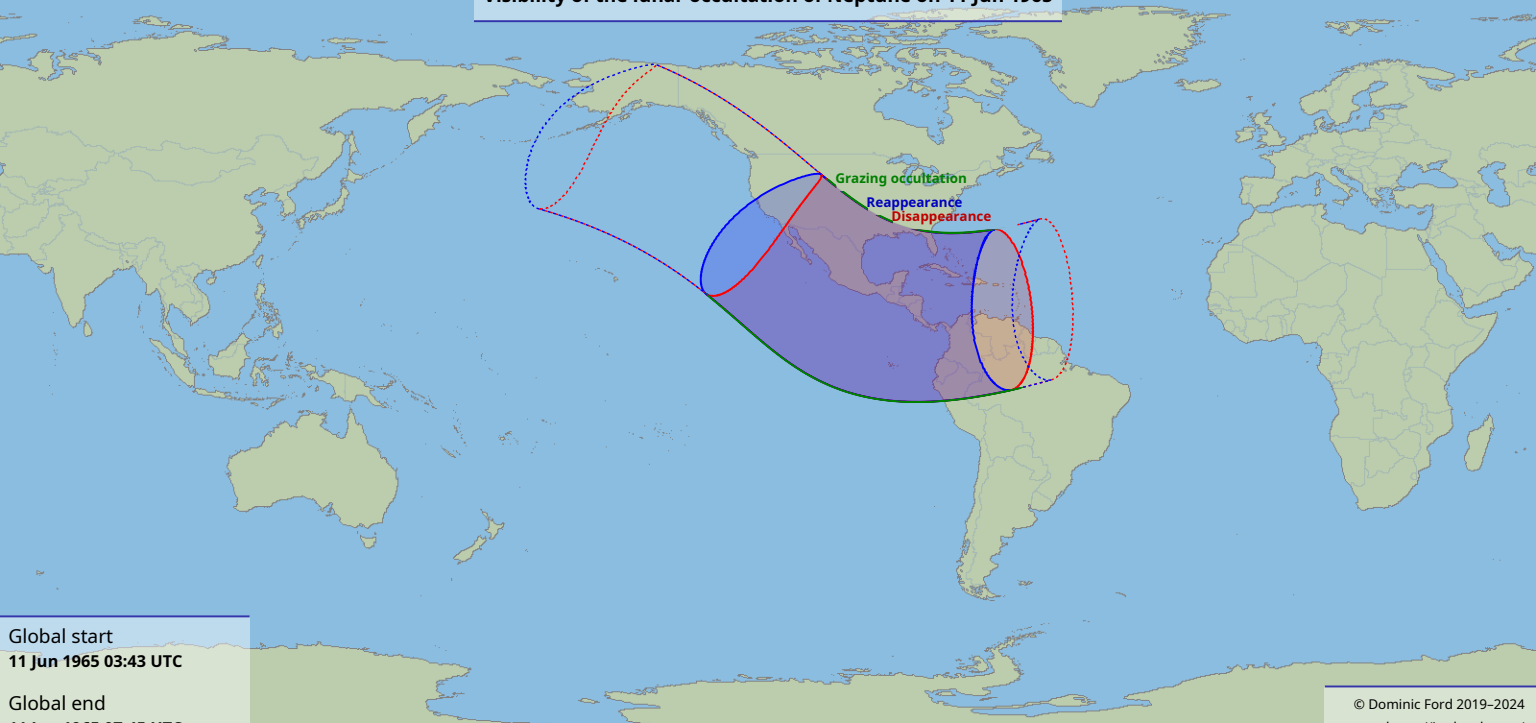

Visibility of the lunar occultation of Neptune on 11 Jun 1965

Global start
11 Jun 1965 03:43 UTC

Global end
11 Jun 1965 07:45 UTC