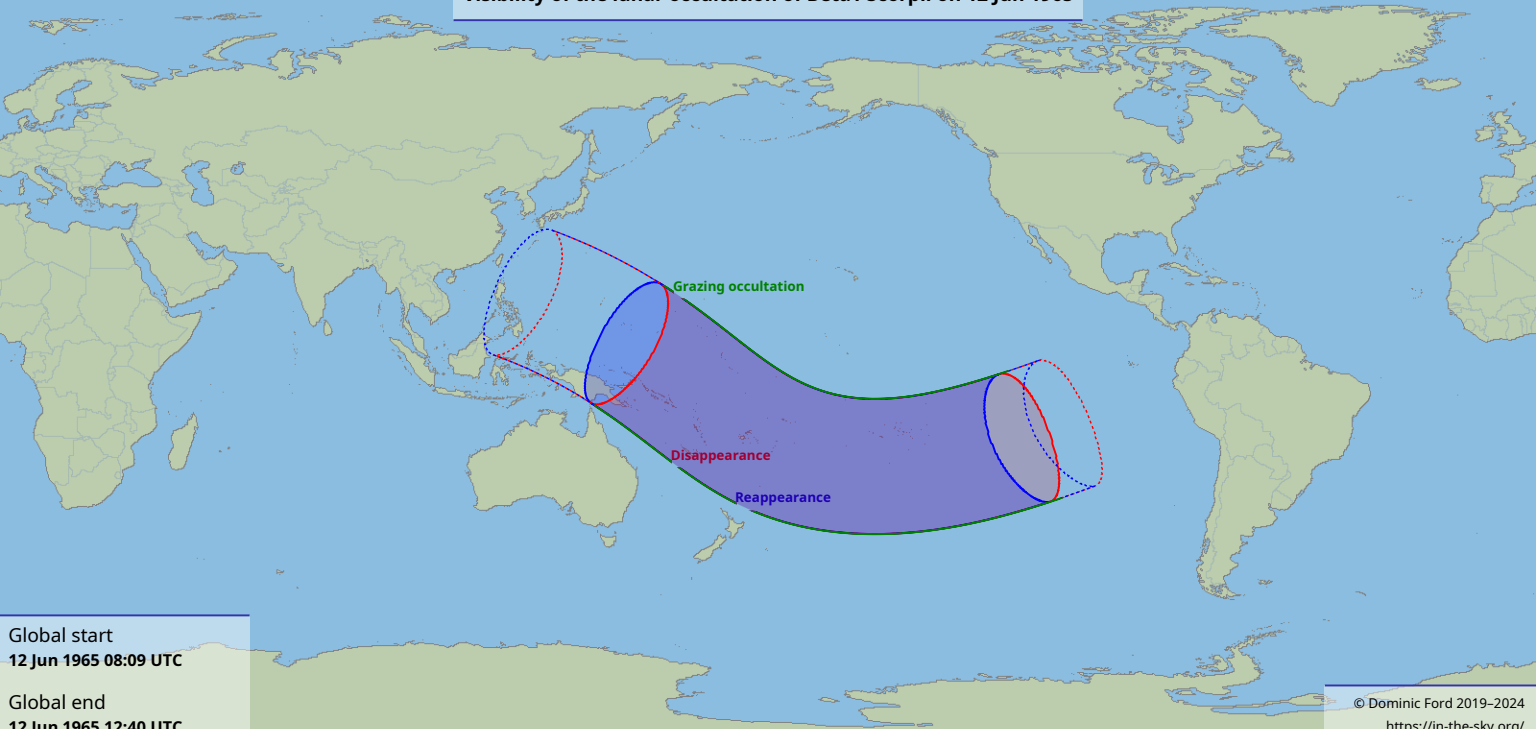

Visibility of the lunar occultation of Beta1 Scorpii on 12 Jun 1965

Global start
12 Jun 1965 08:09 UTC

Global end
12 Jun 1965 12:40 UTC