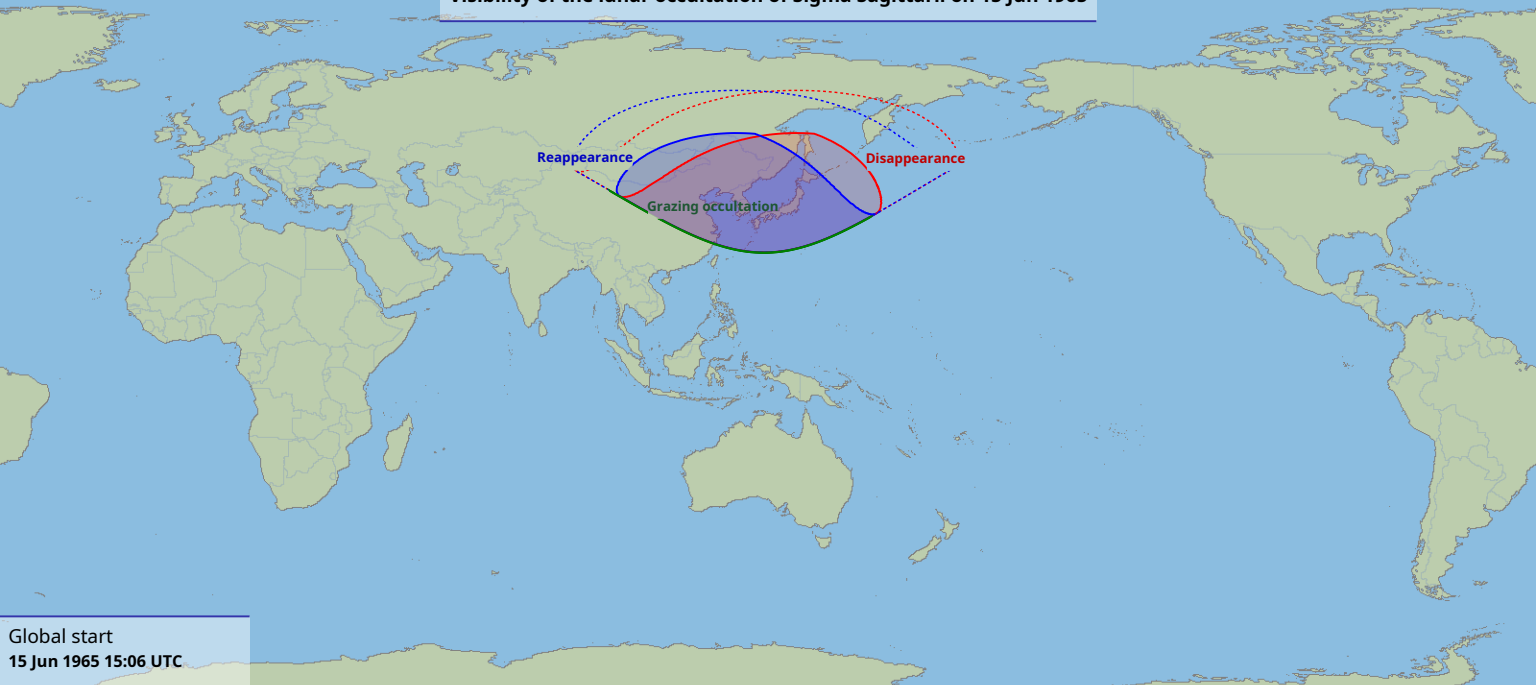

Visibility of the lunar occultation of Sigma Sagittarii on 15 Jun 1965

Global start
15 Jun 1965 15:06 UTC

Global end
15 Jun 1965 17:39 UTC