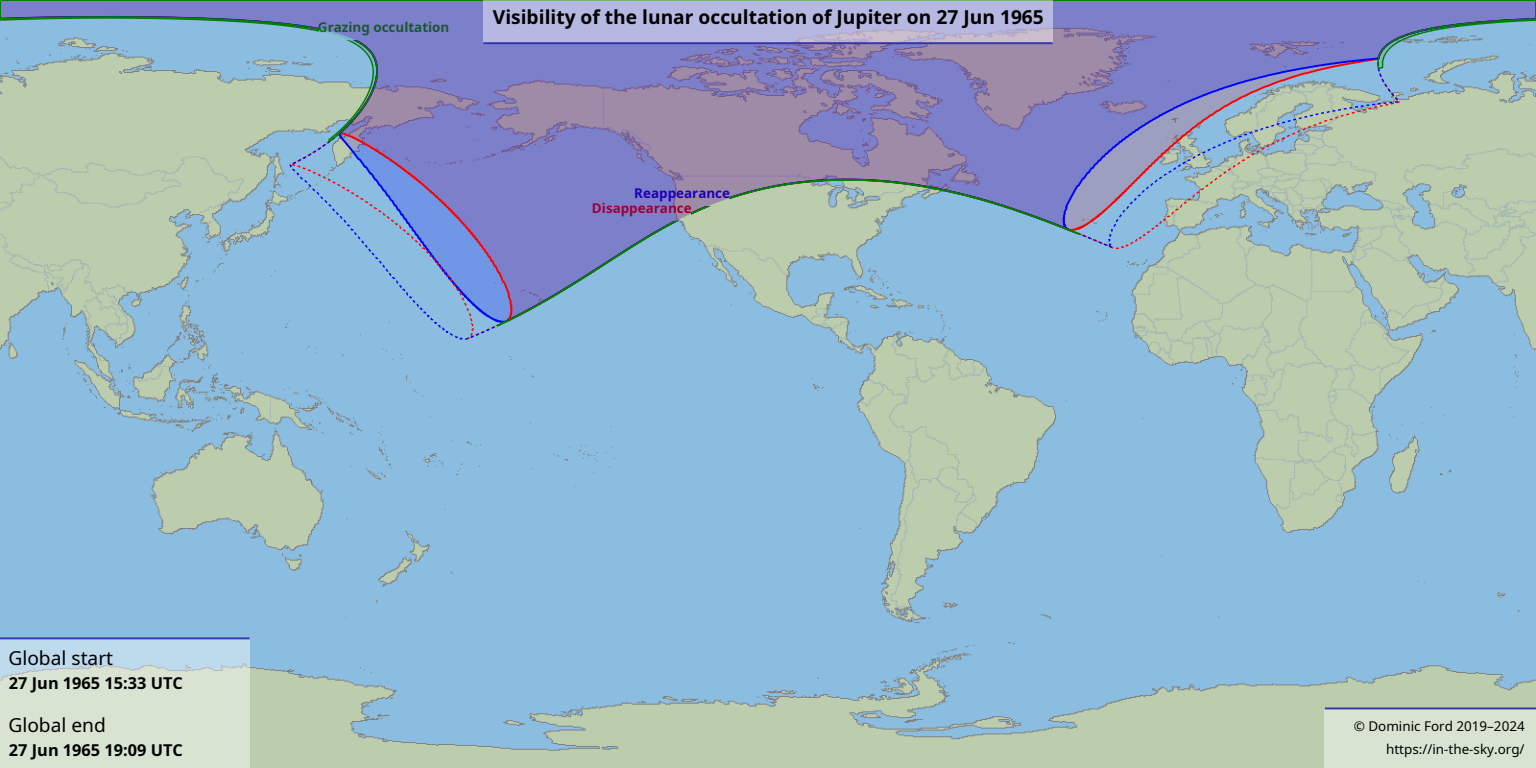

Visibility of the lunar occultation of Jupiter on 27 Jun 1965

Grazing occultation

Reappearance
Disappearance

Global start
27 Jun 1965 15:33 UTC

Global end
27 Jun 1965 19:09 UTC

© Dominic Ford 2019–2024
<https://in-the-sky.org/>