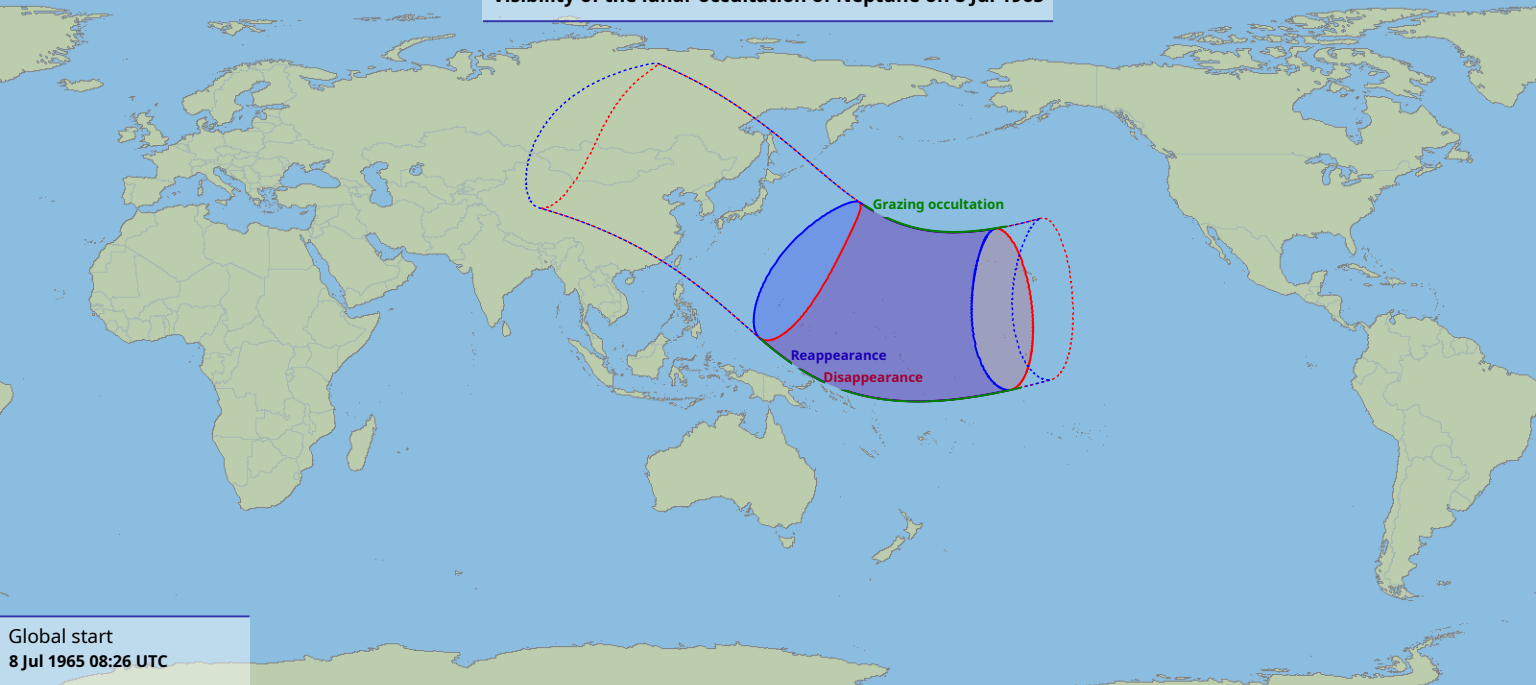

Visibility of the lunar occultation of Neptune on 8 Jul 1965

Global start
8 Jul 1965 08:26 UTC

Global end
8 Jul 1965 12:29 UTC