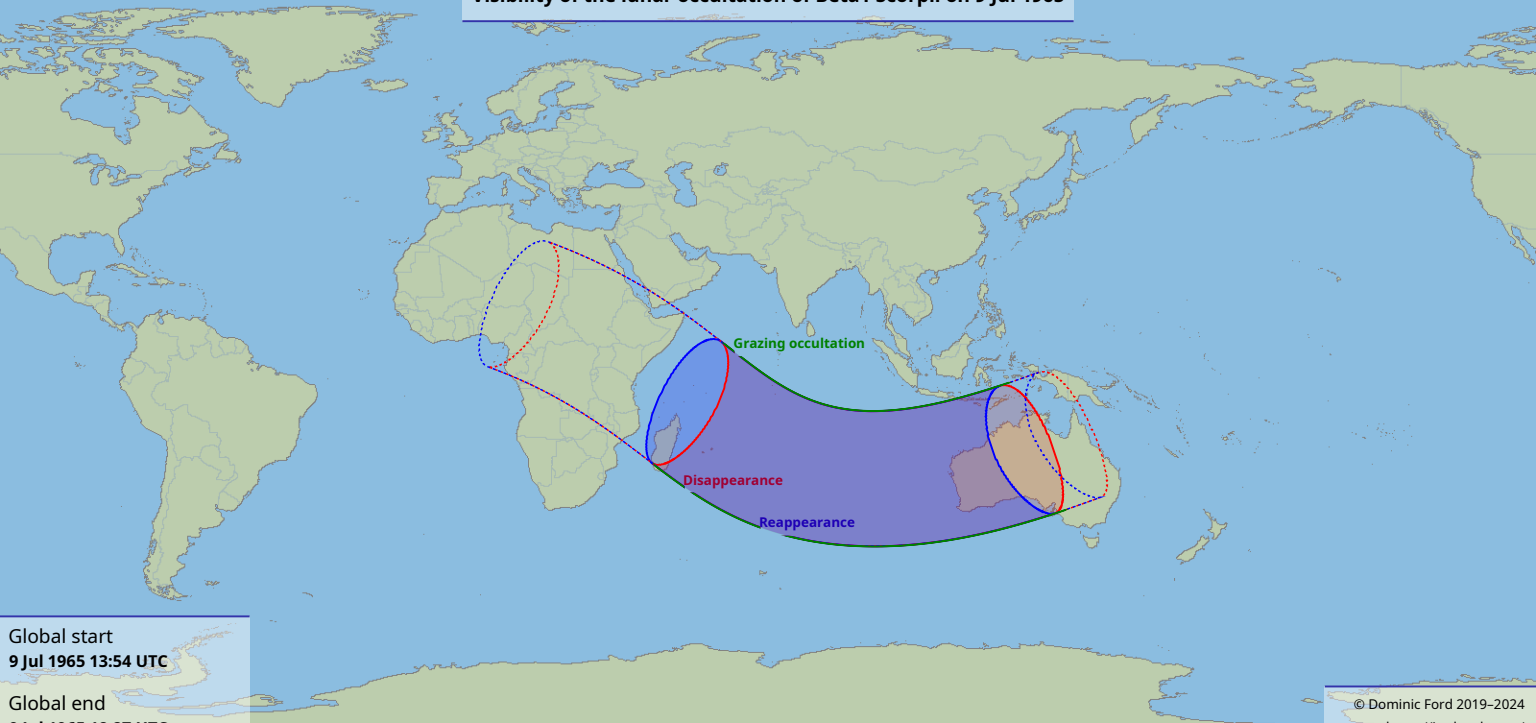

Visibility of the lunar occultation of Beta1 Scorpii on 9 Jul 1965

Global start
9 Jul 1965 13:54 UTC

Global end
9 Jul 1965 18:27 UTC