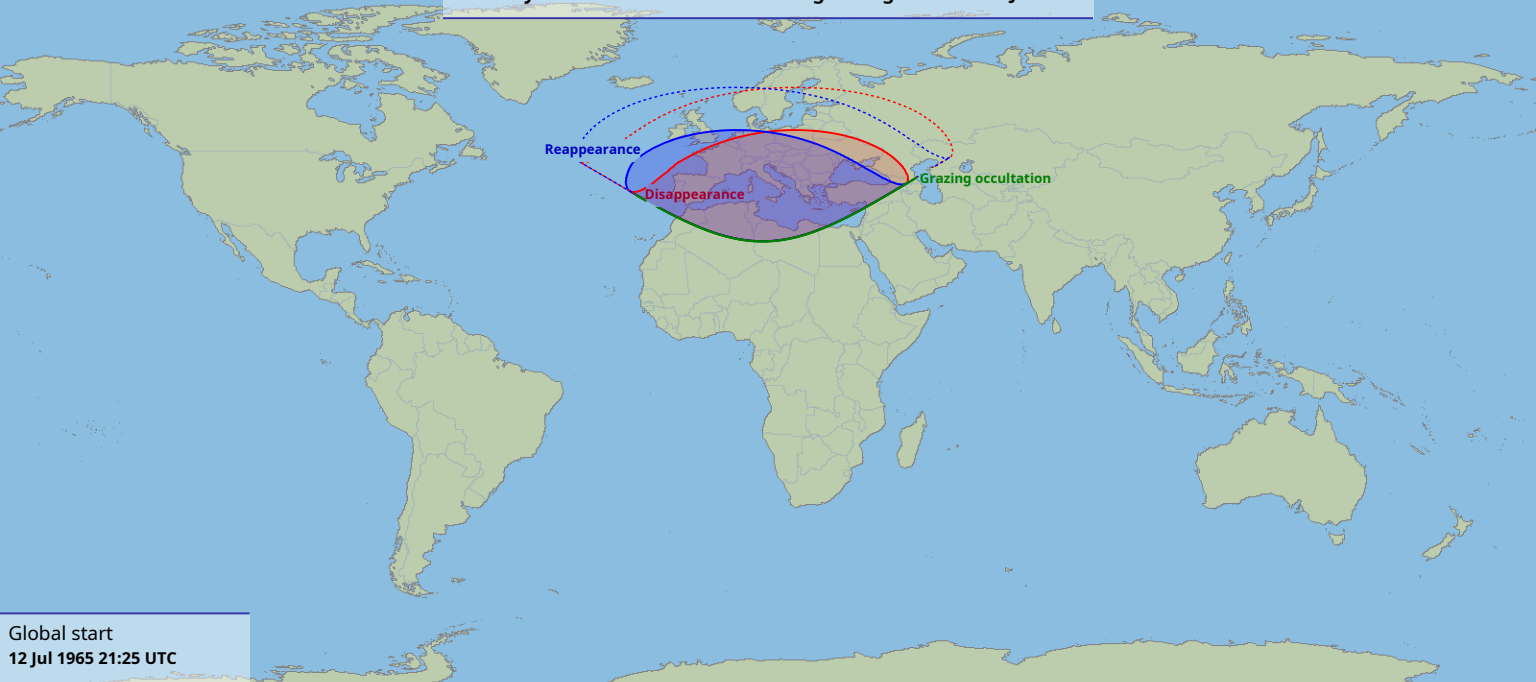

# Visibility of the lunar occultation of Sigma Sagittarii on 12 Jul 1965

Global start  
12 Jul 1965 21:25 UTC

Global end  
12 Jul 1965 23:51 UTC