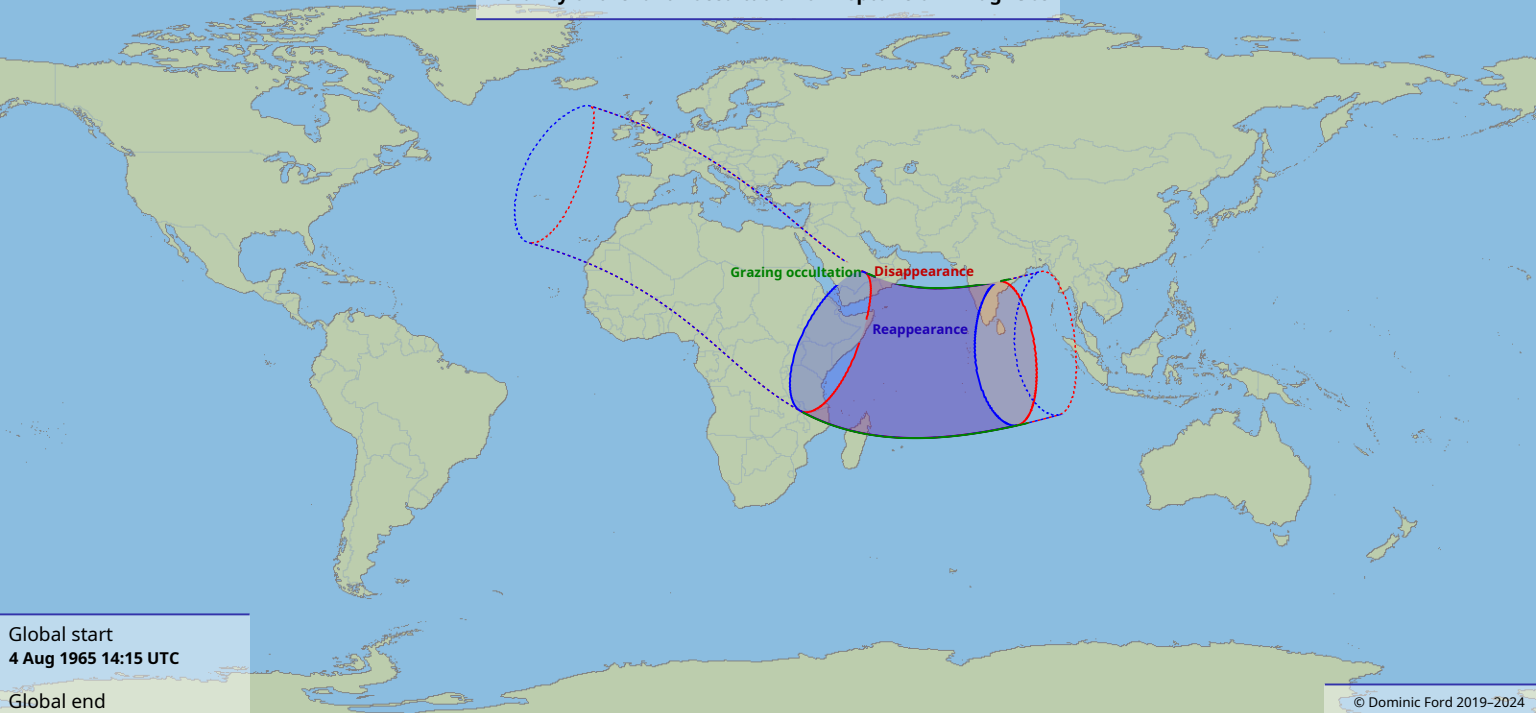

Visibility of the lunar occultation of Neptune on 4 Aug 1965

Global start
4 Aug 1965 14:15 UTC

Global end
4 Aug 1965 18:31 UTC