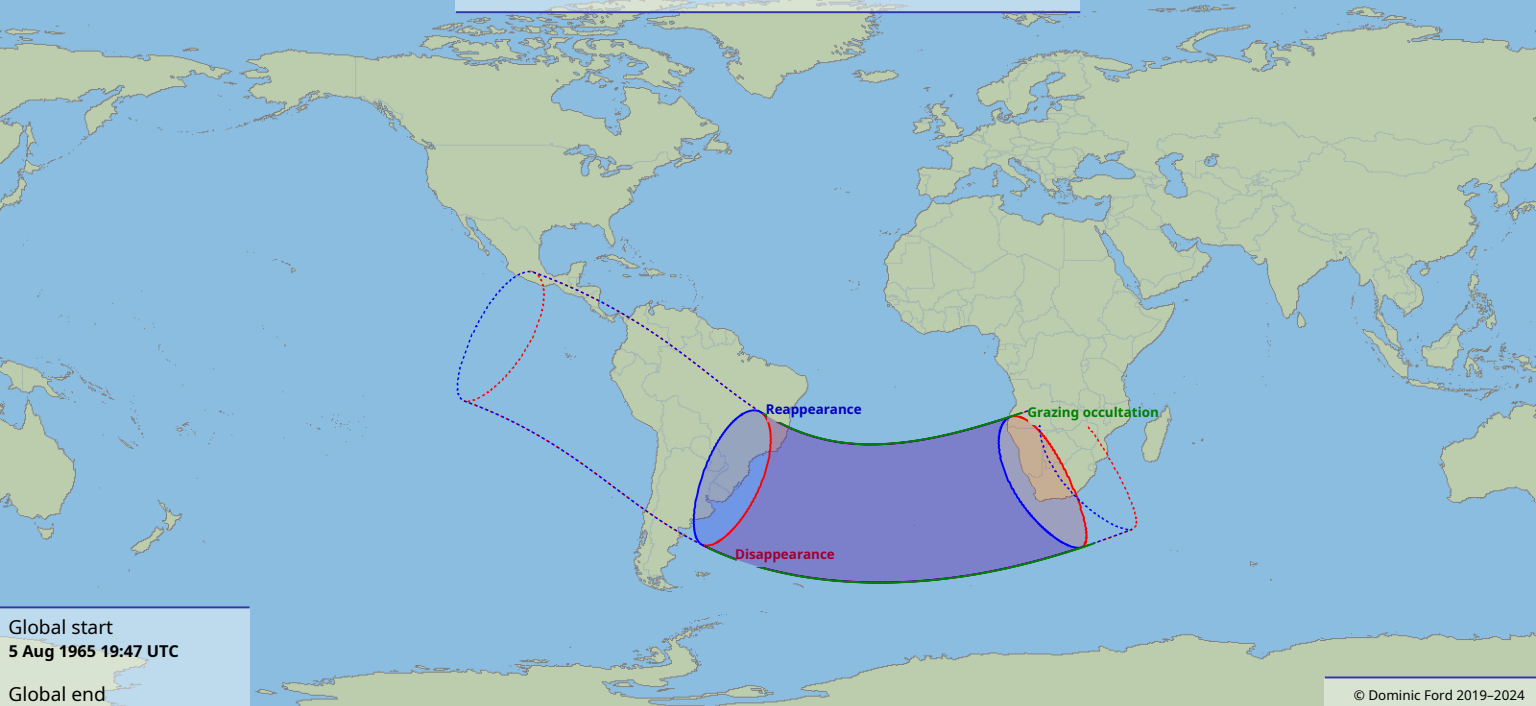

Visibility of the lunar occultation of Beta1 Scorpii on 5 Aug 1965

Global start
5 Aug 1965 19:47 UTC

Global end
6 Aug 1965 00:17 UTC