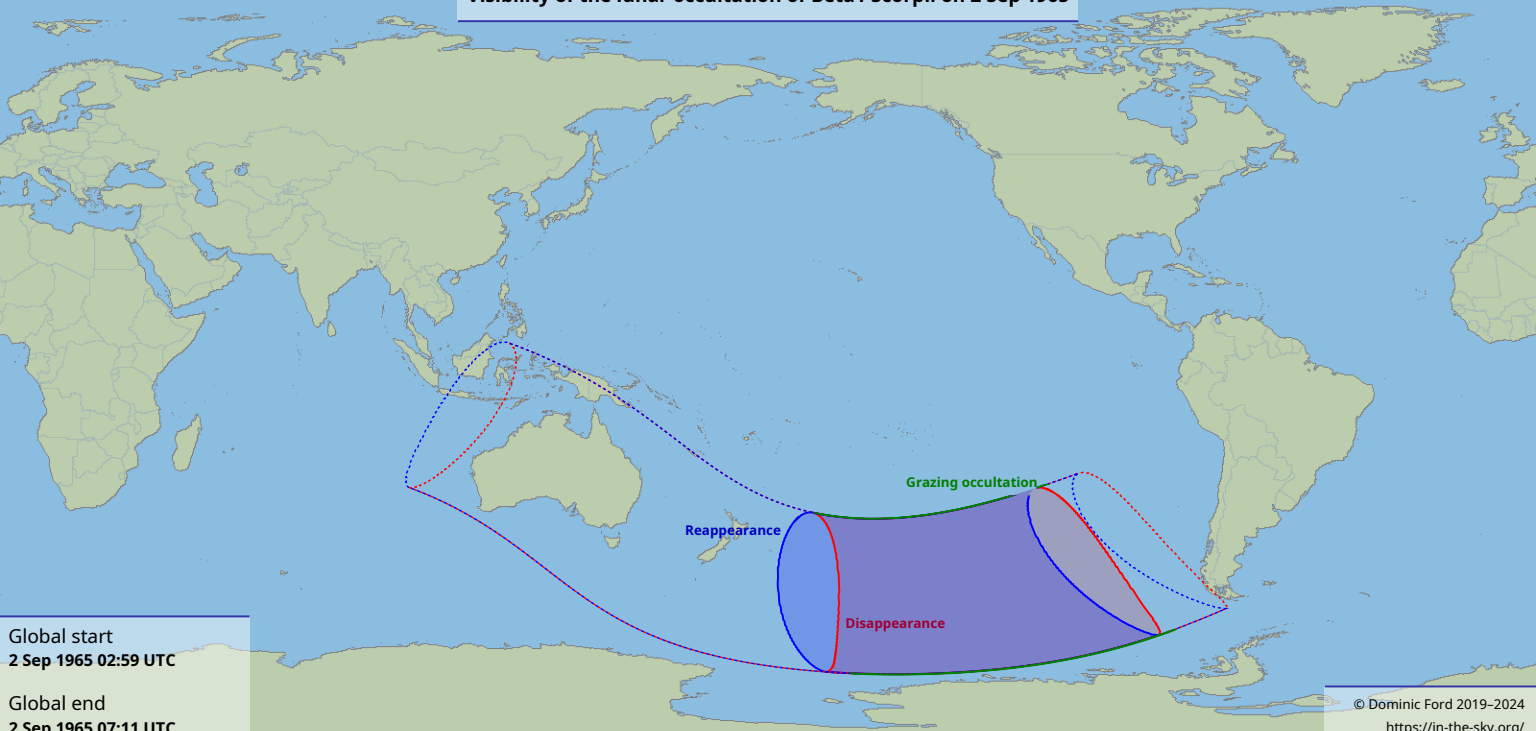

Visibility of the lunar occultation of Beta1 Scorpii on 2 Sep 1965

Global start
2 Sep 1965 02:59 UTC

Global end
2 Sep 1965 07:11 UTC