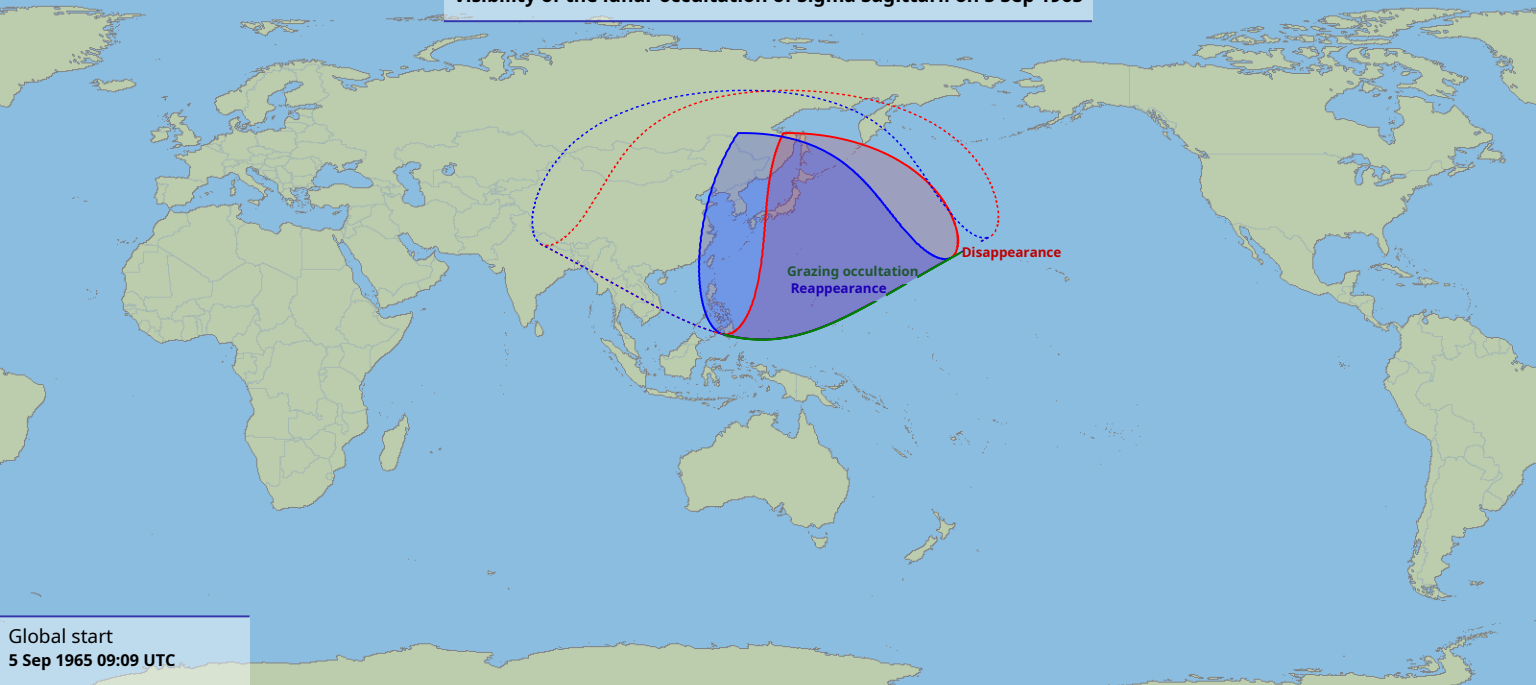

# Visibility of the lunar occultation of Sigma Sagittarii on 5 Sep 1965

Global start  
5 Sep 1965 09:09 UTC

Global end  
5 Sep 1965 12:46 UTC