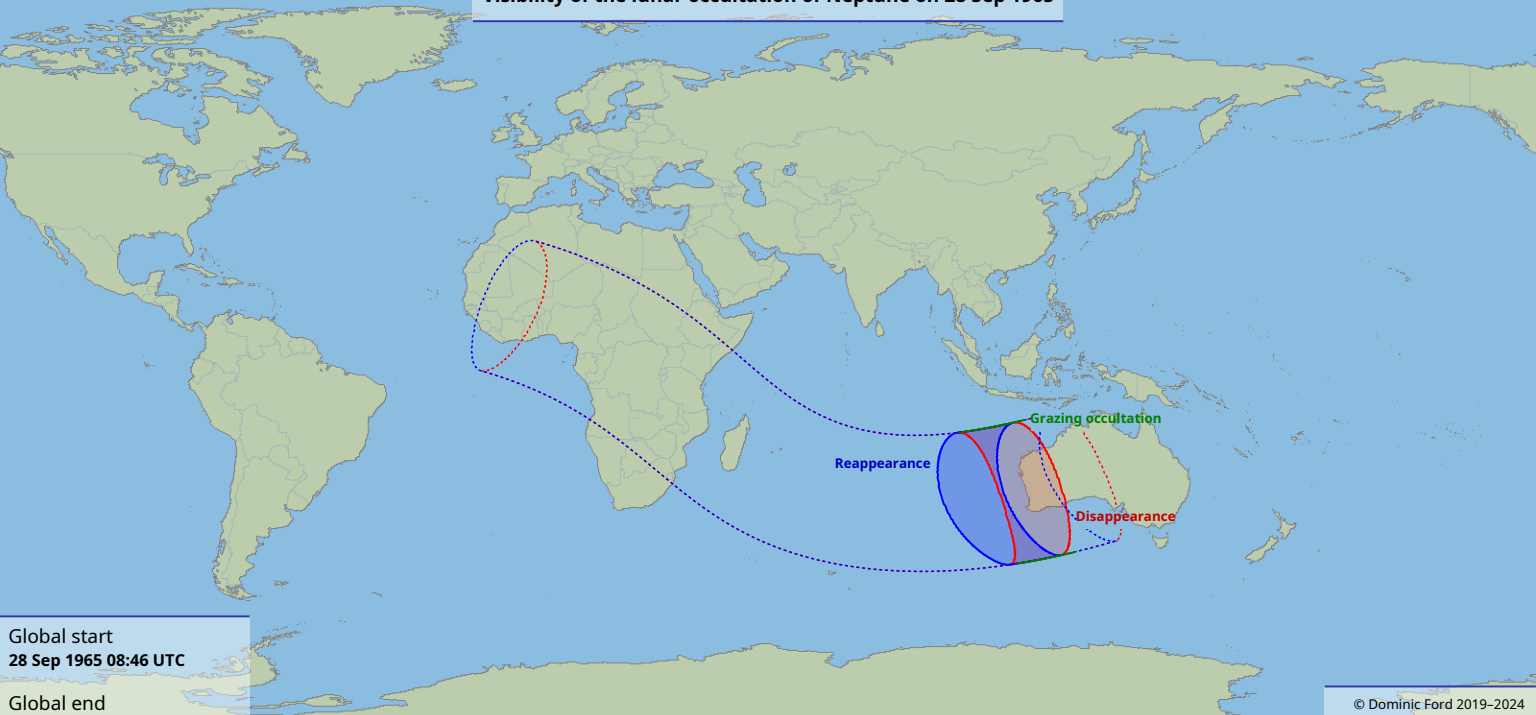

Visibility of the lunar occultation of Neptune on 28 Sep 1965

Global start
28 Sep 1965 08:46 UTC

Global end
28 Sep 1965 13:08 UTC