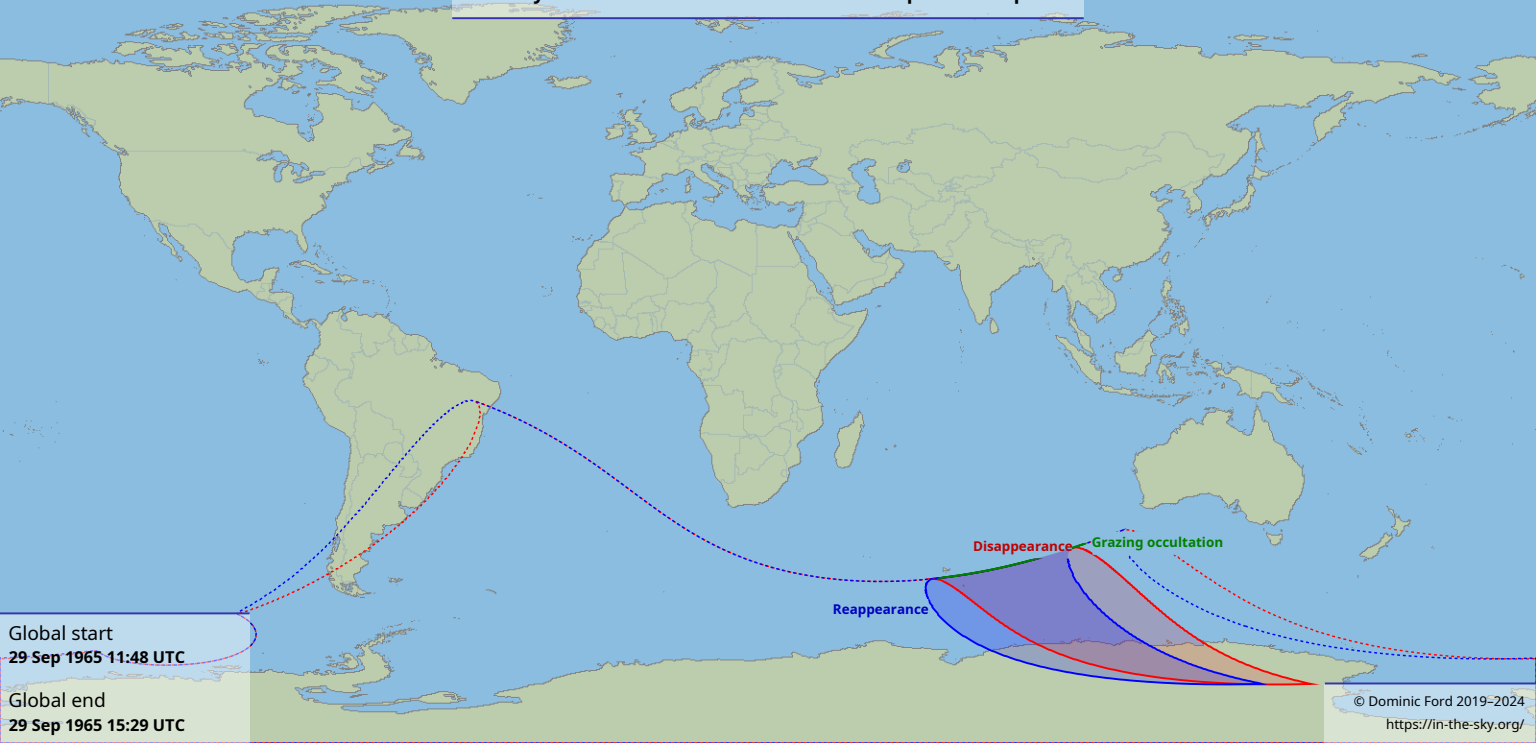

Visibility of the lunar occultation of Beta1 Scorpii on 29 Sep 1965

Global start
29 Sep 1965 11:48 UTC

Global end
29 Sep 1965 15:29 UTC

Reappearance

Disappearance Grazing occultation