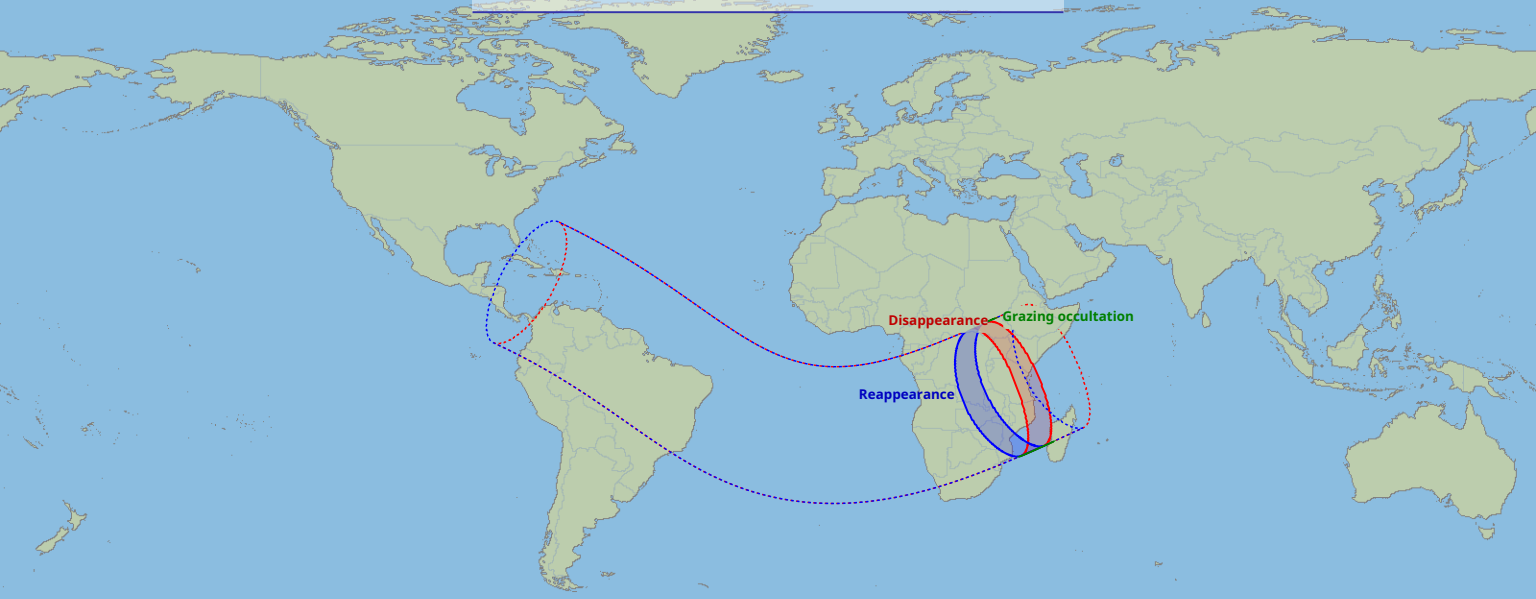

# Visibility of the lunar occultation of Mercury on 24 Nov 1965

Global start  
24 Nov 1965 12:14 UTC

Global end  
24 Nov 1965 16:35 UTC