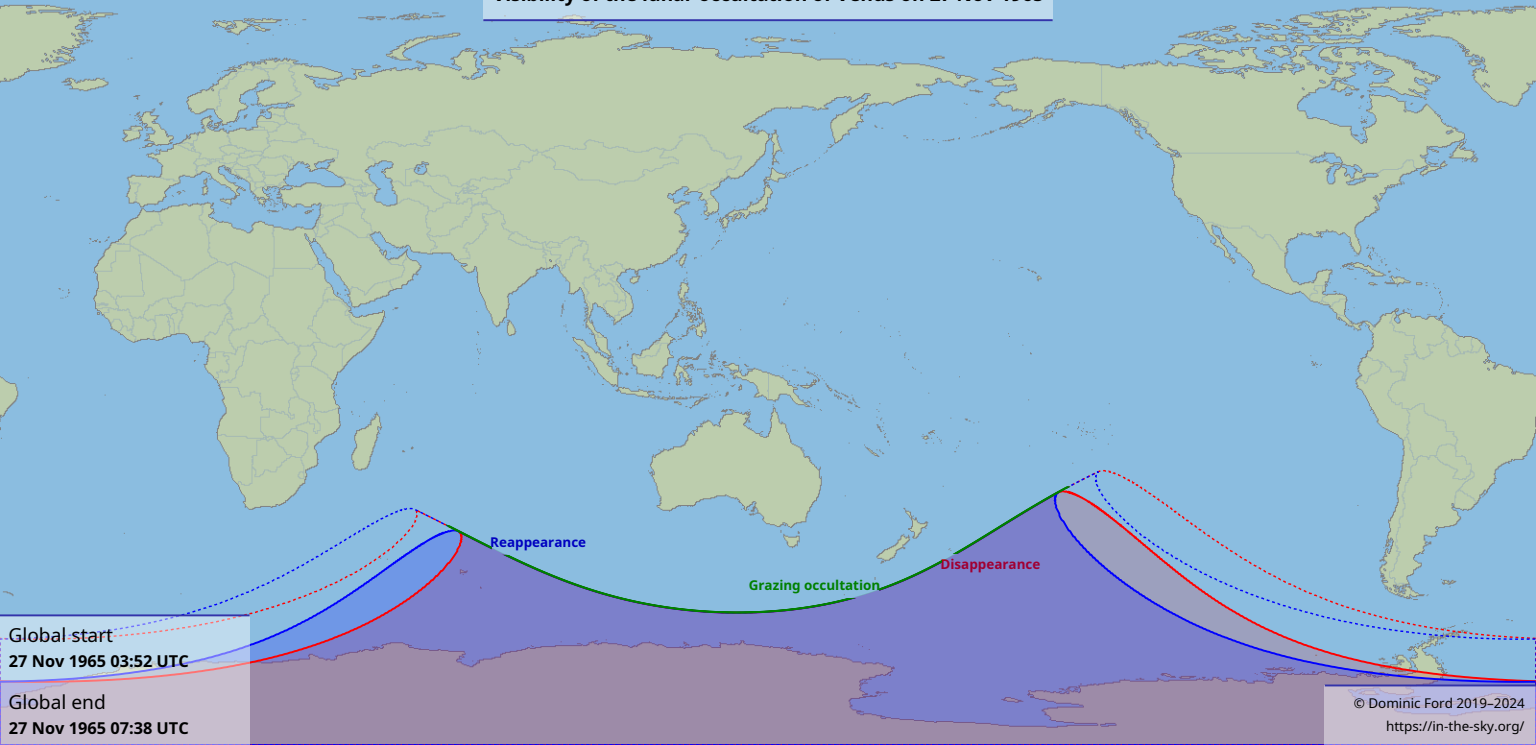

Visibility of the lunar occultation of Venus on 27 Nov 1965

Global start
27 Nov 1965 03:52 UTC

Global end
27 Nov 1965 07:38 UTC