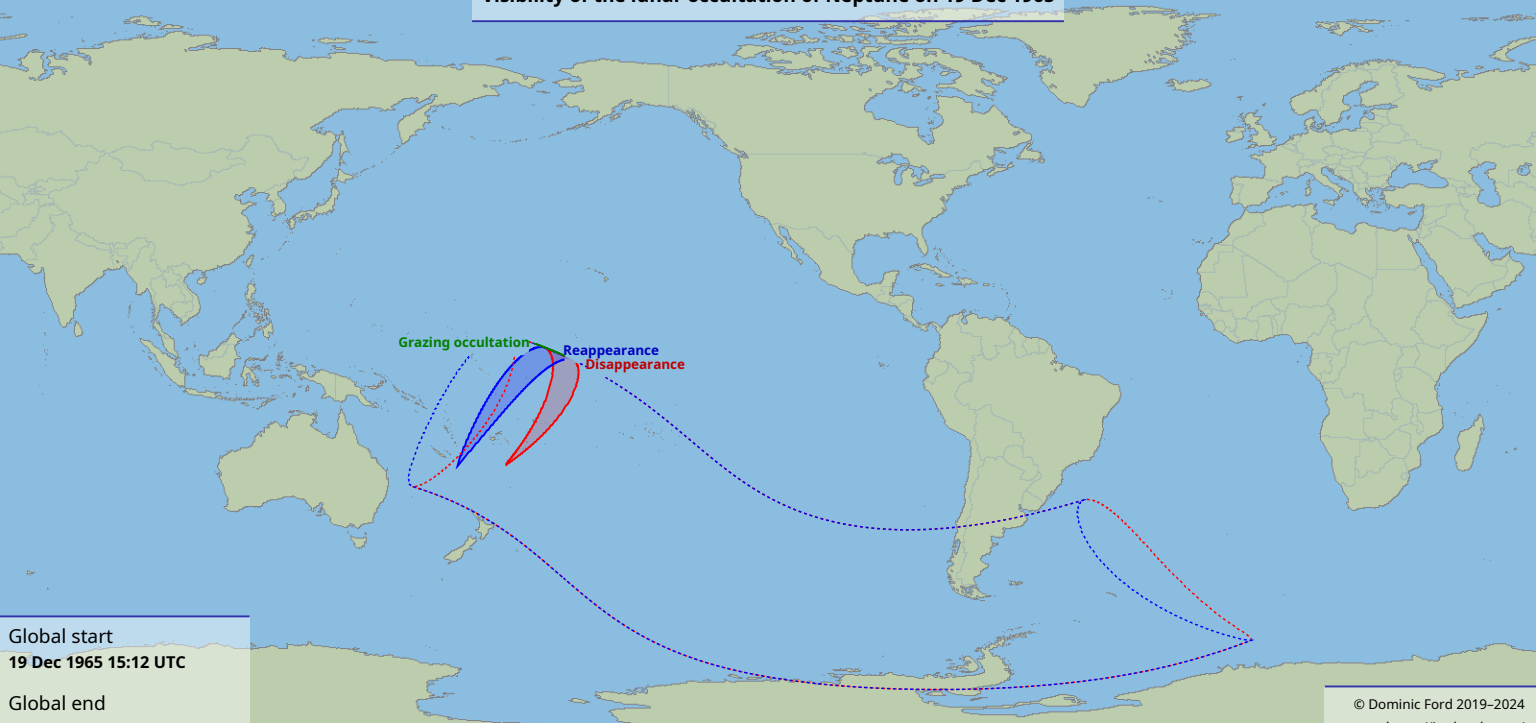

Visibility of the lunar occultation of Neptune on 19 Dec 1965

Global start
19 Dec 1965 15:12 UTC

Global end
19 Dec 1965 19:16 UTC