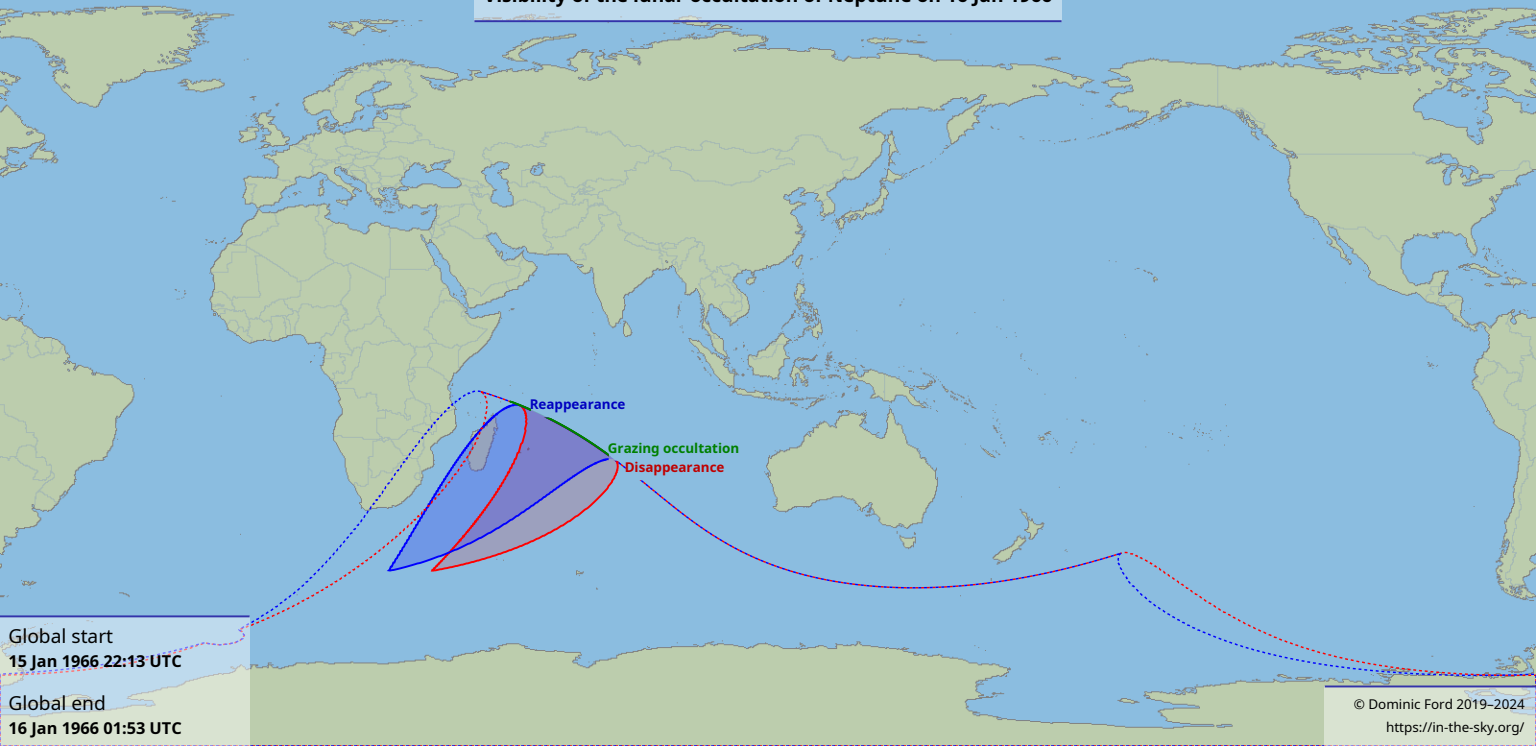

Visibility of the lunar occultation of Neptune on 16 Jan 1966

Global start
15 Jan 1966 22:13 UTC

Global end
16 Jan 1966 01:53 UTC

Reappearance

Grazing occultation

Disappearance