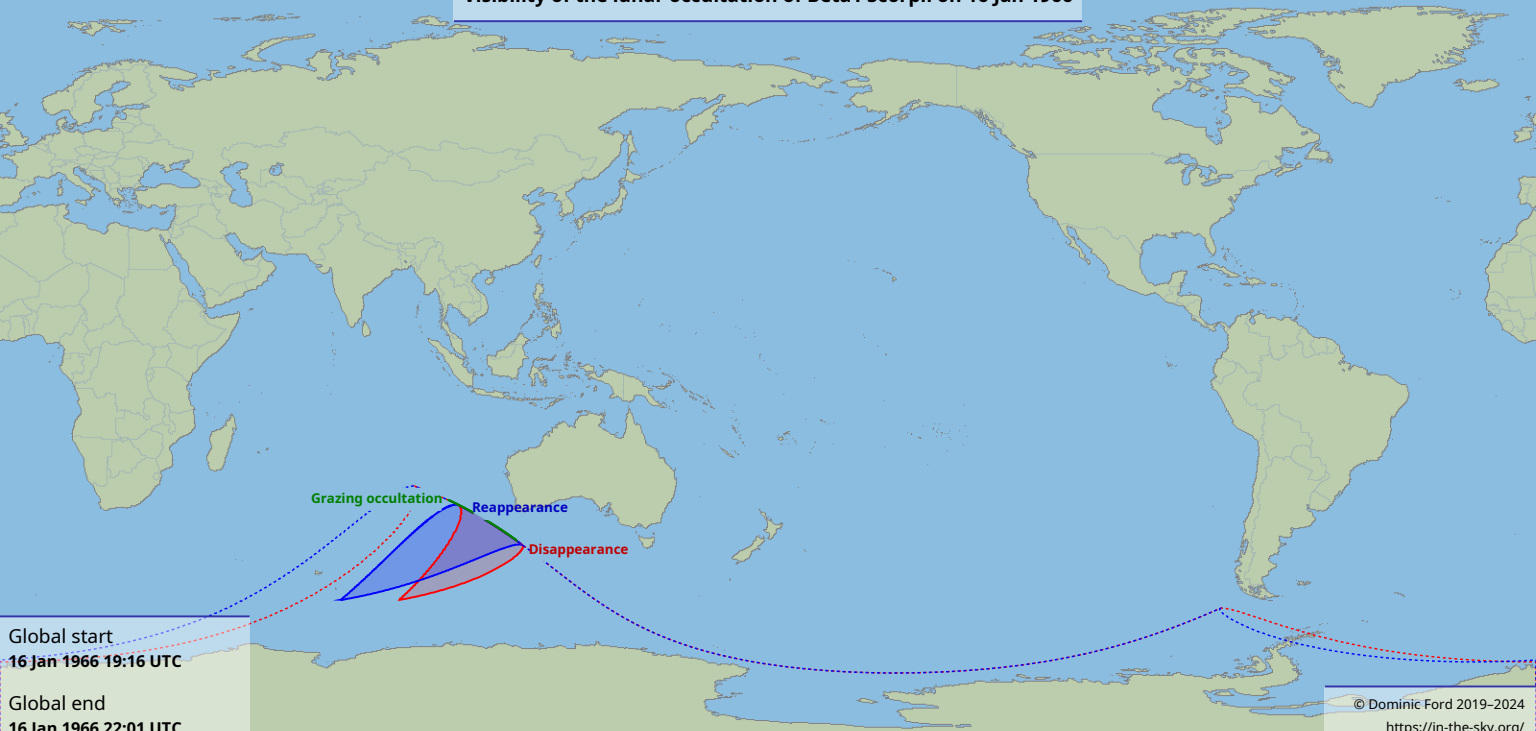

Visibility of the lunar occultation of Beta1 Scorpii on 16 Jan 1966

Global start
16 Jan 1966 19:16 UTC

Global end
16 Jan 1966 22:01 UTC