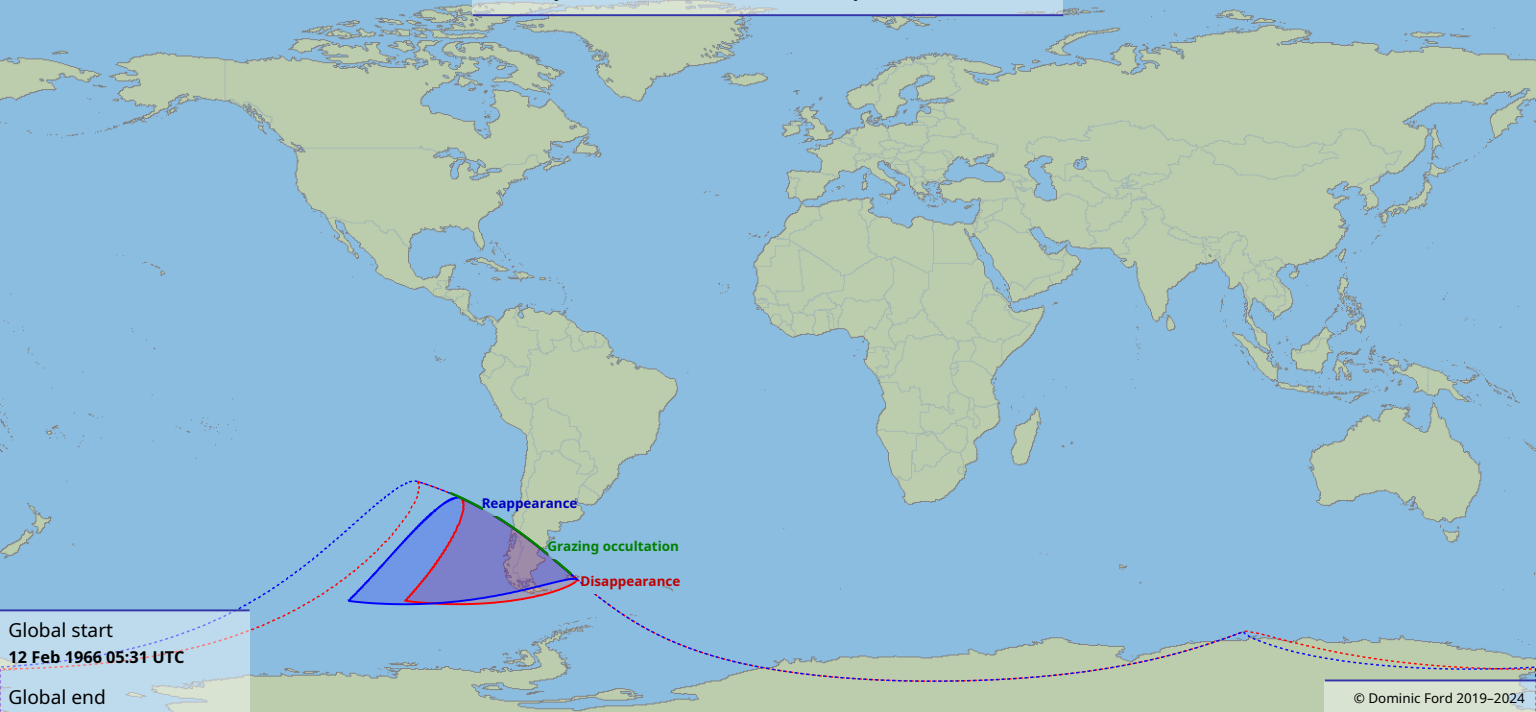

Visibility of the lunar occultation of Neptune on 12 Feb 1966

Global start
12 Feb 1966 05:31 UTC

Global end
12 Feb 1966 08:03 UTC