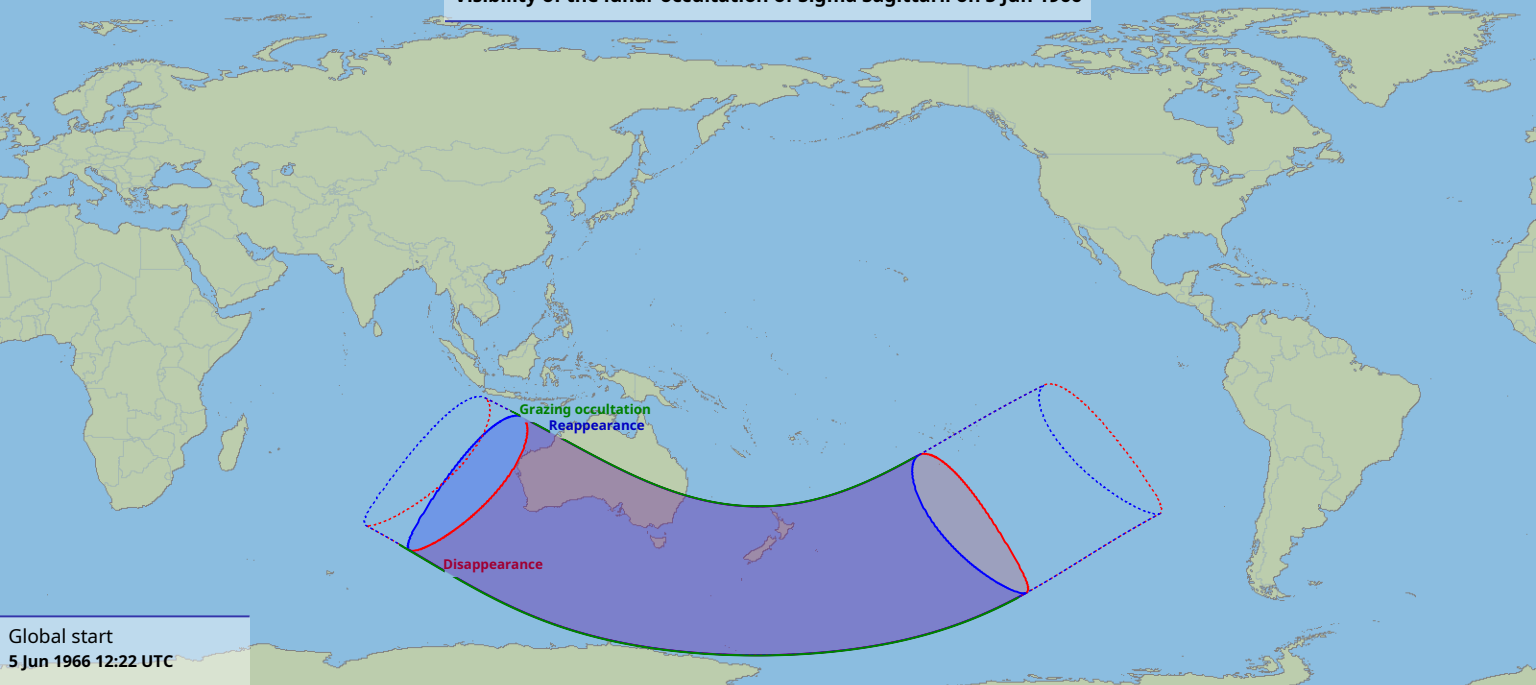

Visibility of the lunar occultation of Sigma Sagittarii on 5 Jun 1966

Global start
5 Jun 1966 12:22 UTC

Global end
5 Jun 1966 16:37 UTC