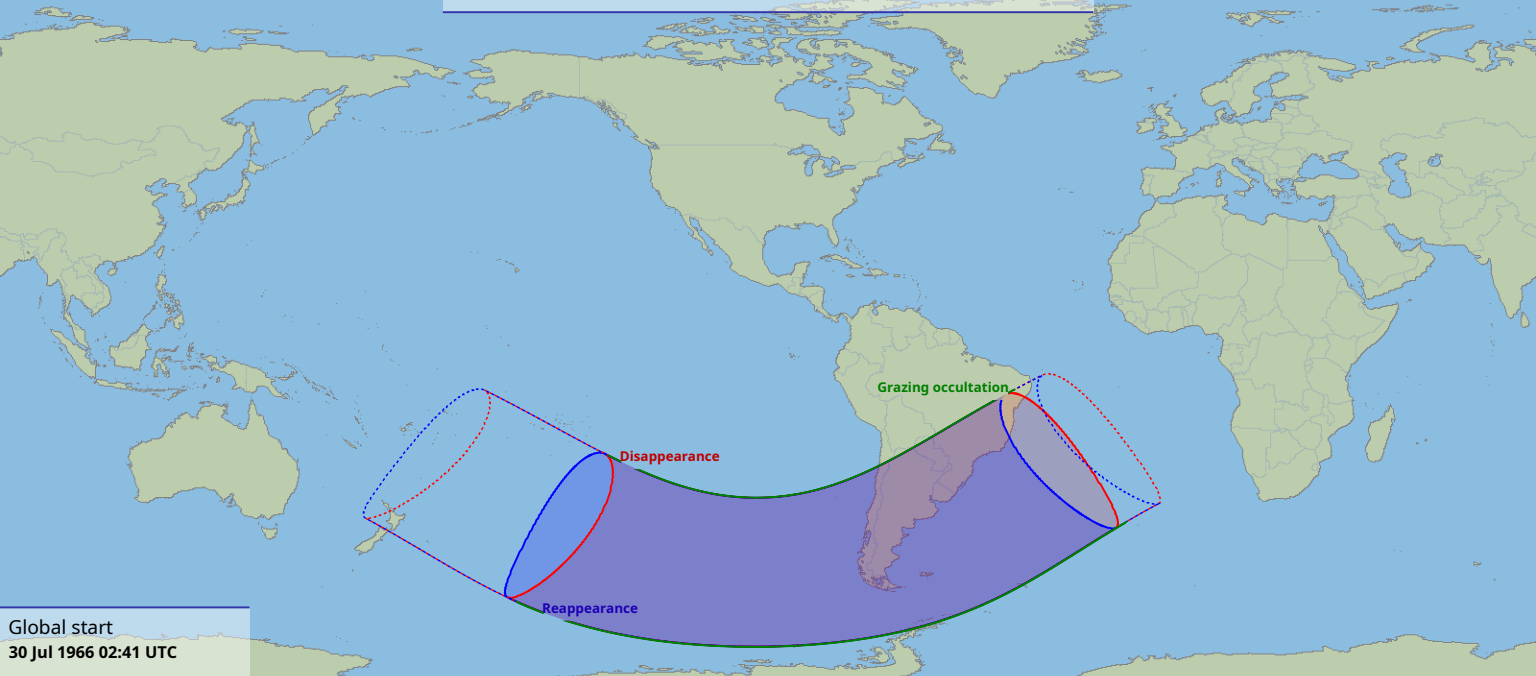

Visibility of the lunar occultation of Sigma Sagittarii on 30 Jul 1966

Global start
30 Jul 1966 02:41 UTC

Global end
30 Jul 1966 06:58 UTC