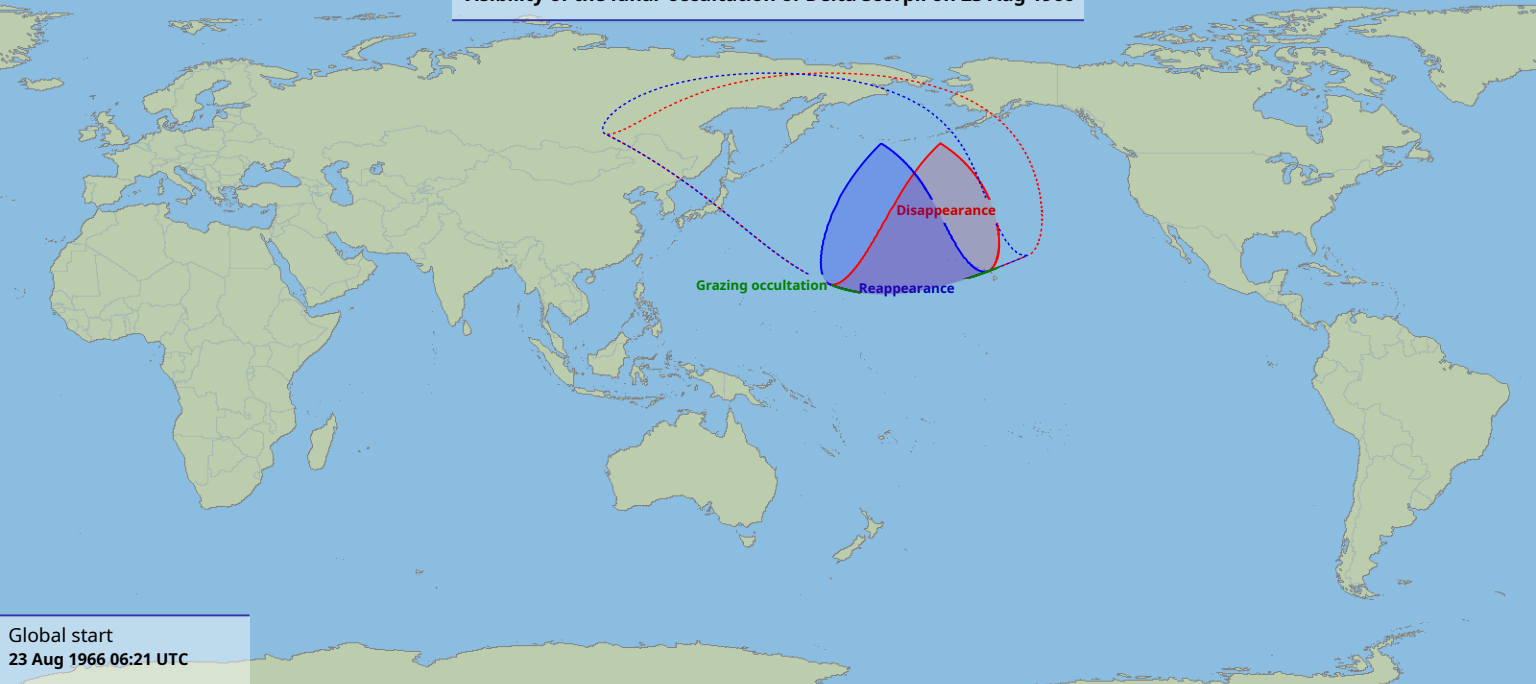

# Visibility of the lunar occultation of Delta Scorpii on 23 Aug 1966

Global start  
23 Aug 1966 06:21 UTC

Global end  
23 Aug 1966 09:14 UTC