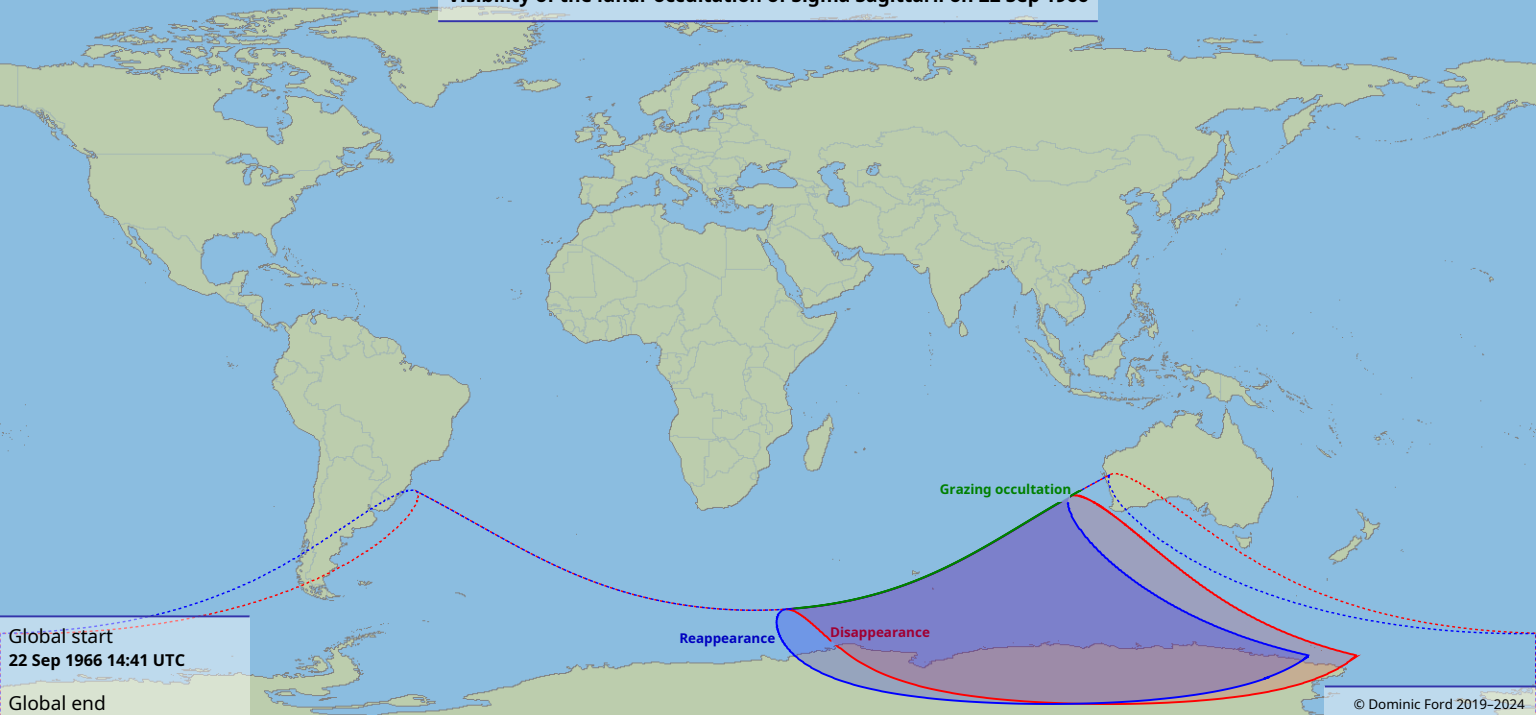

Visibility of the lunar occultation of Sigma Sagittarii on 22 Sep 1966

Global start
22 Sep 1966 14:41 UTC

Global end
22 Sep 1966 18:13 UTC

Reappearance

Disappearance

Grazing occultation