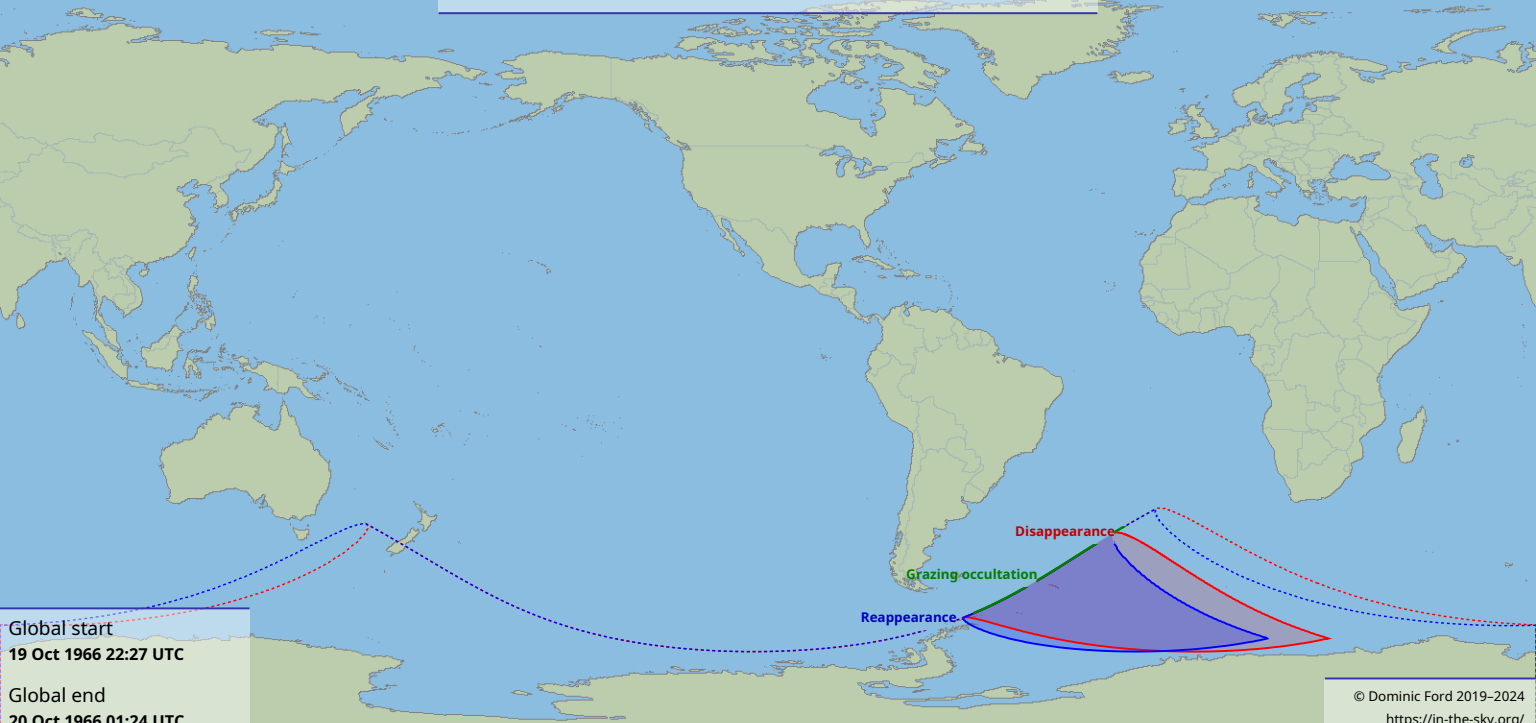

# Visibility of the lunar occultation of Sigma Sagittarii on 19 Oct 1966

Global start  
19 Oct 1966 22:27 UTC

Global end  
20 Oct 1966 01:24 UTC

Disappearance

Grazing occultation

Reappearance